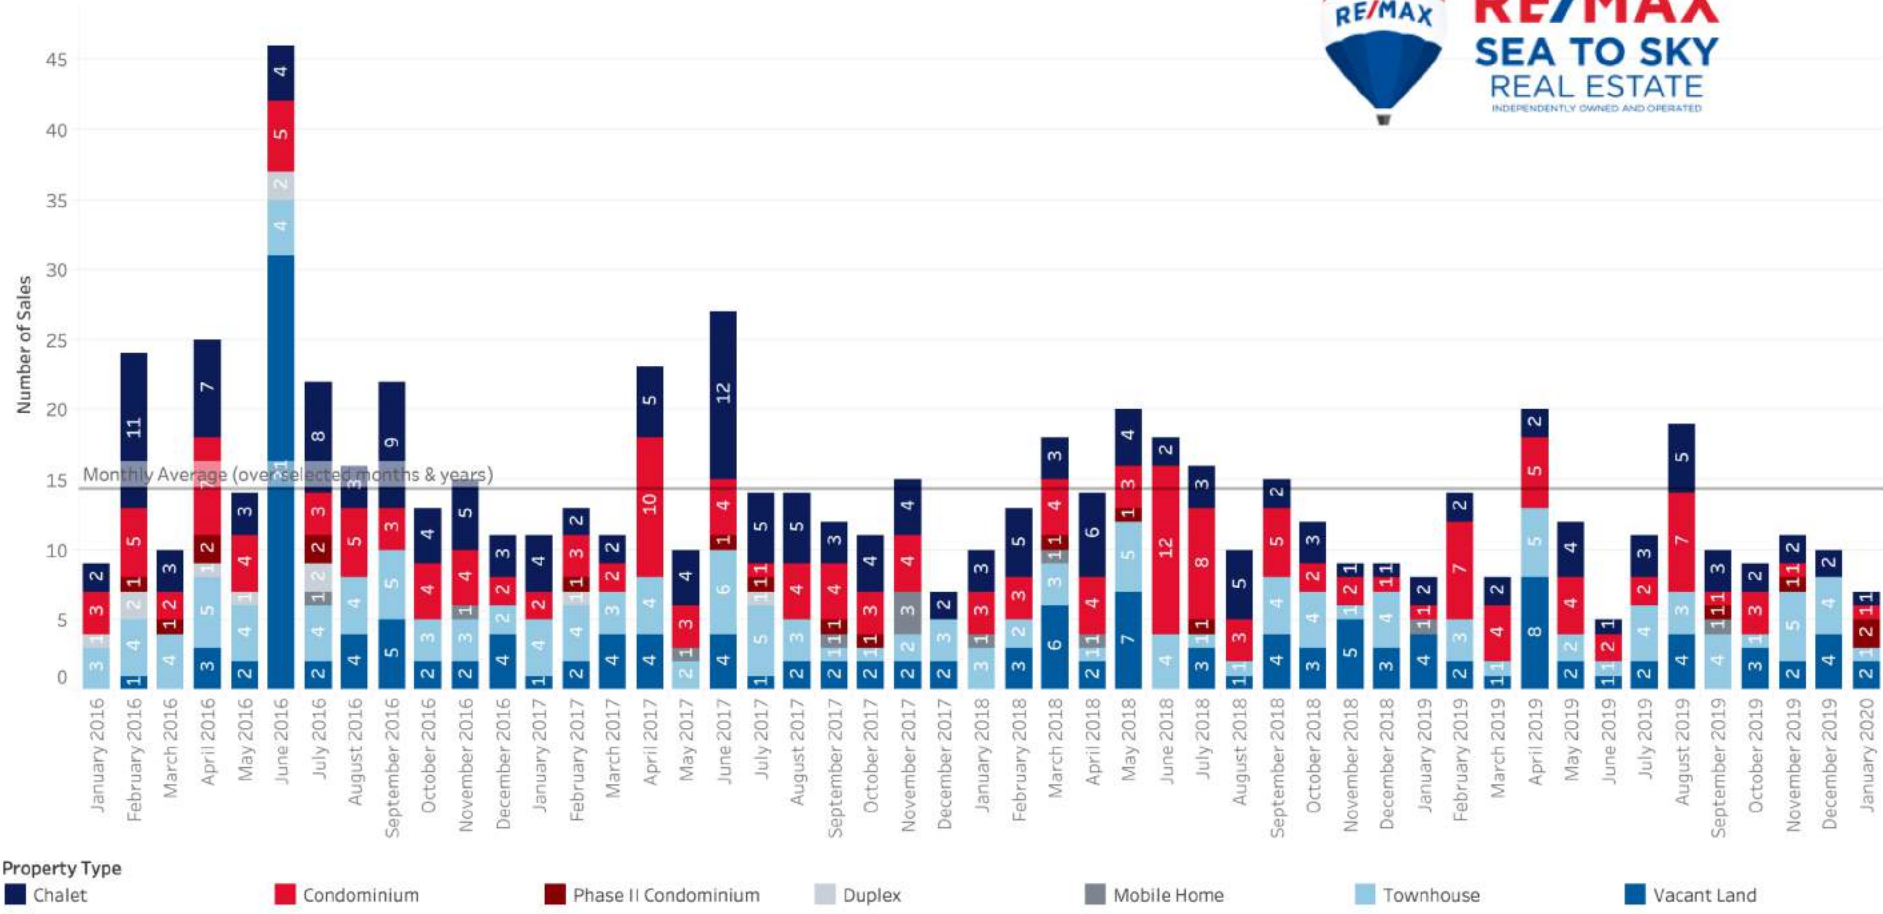

Pemberton Total Number of Sales by Month & Property Type

All sales information is derived from the Whistler Listing System and is deemed to be correct. Errors & Omissions Excepted.