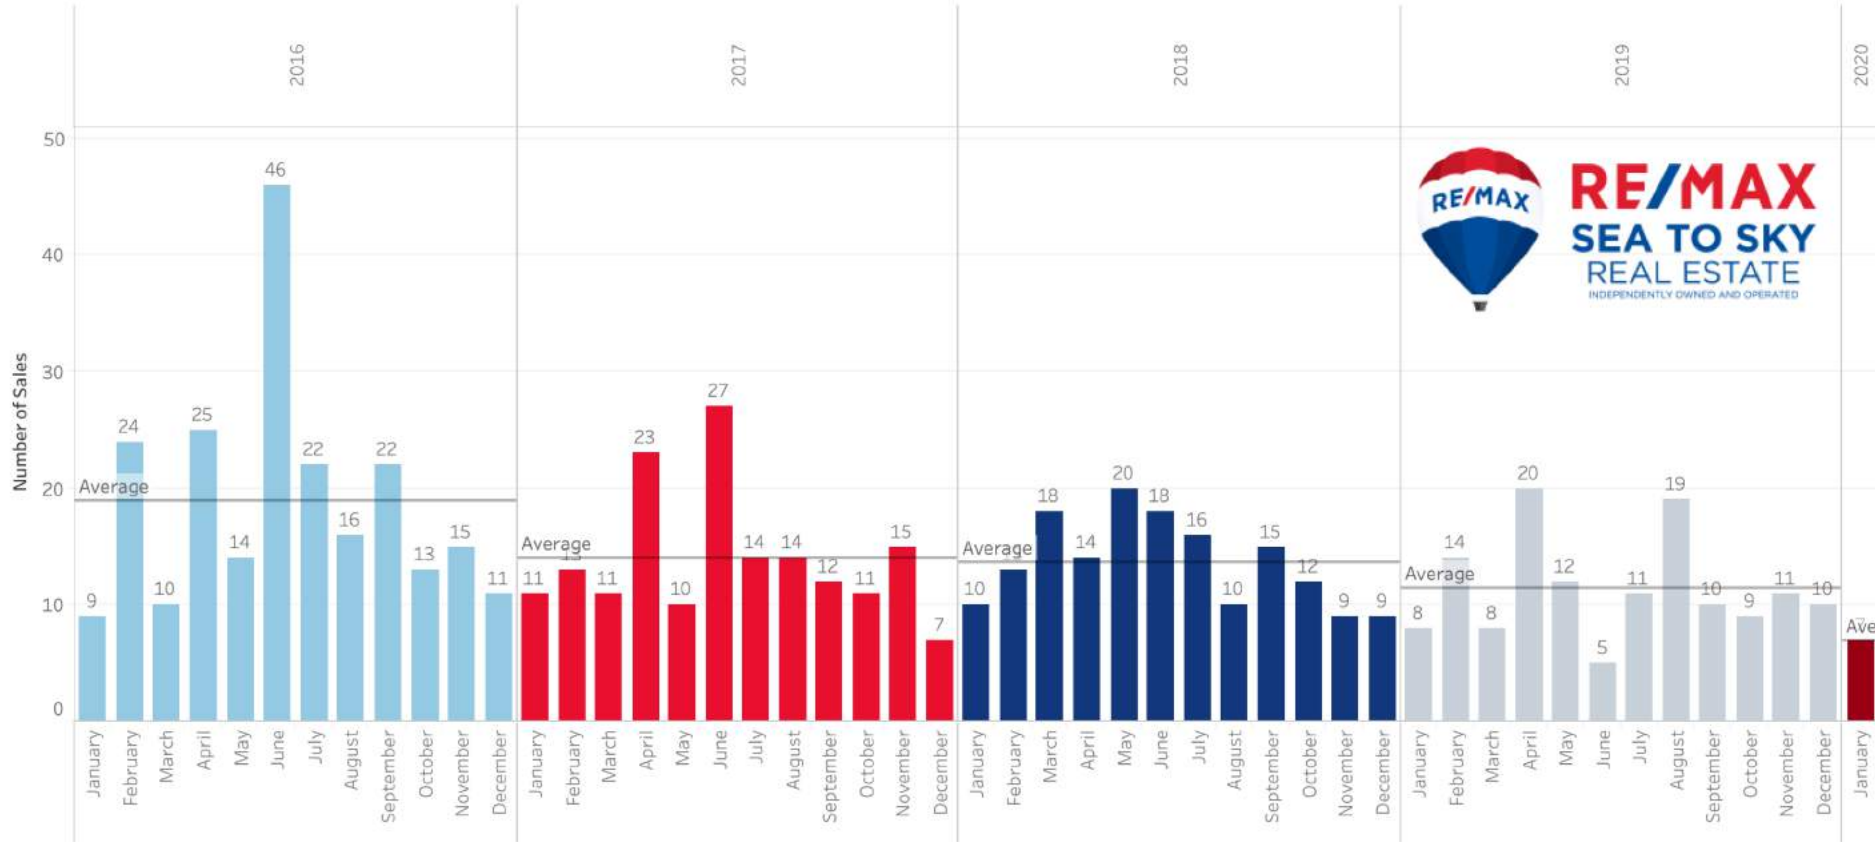

Pemberton Total Number of Sales by Month Over 5 Years

All sales information is derived from the Whistler Listing System and is deemed to be correct. Errors & Omissions Excepted.