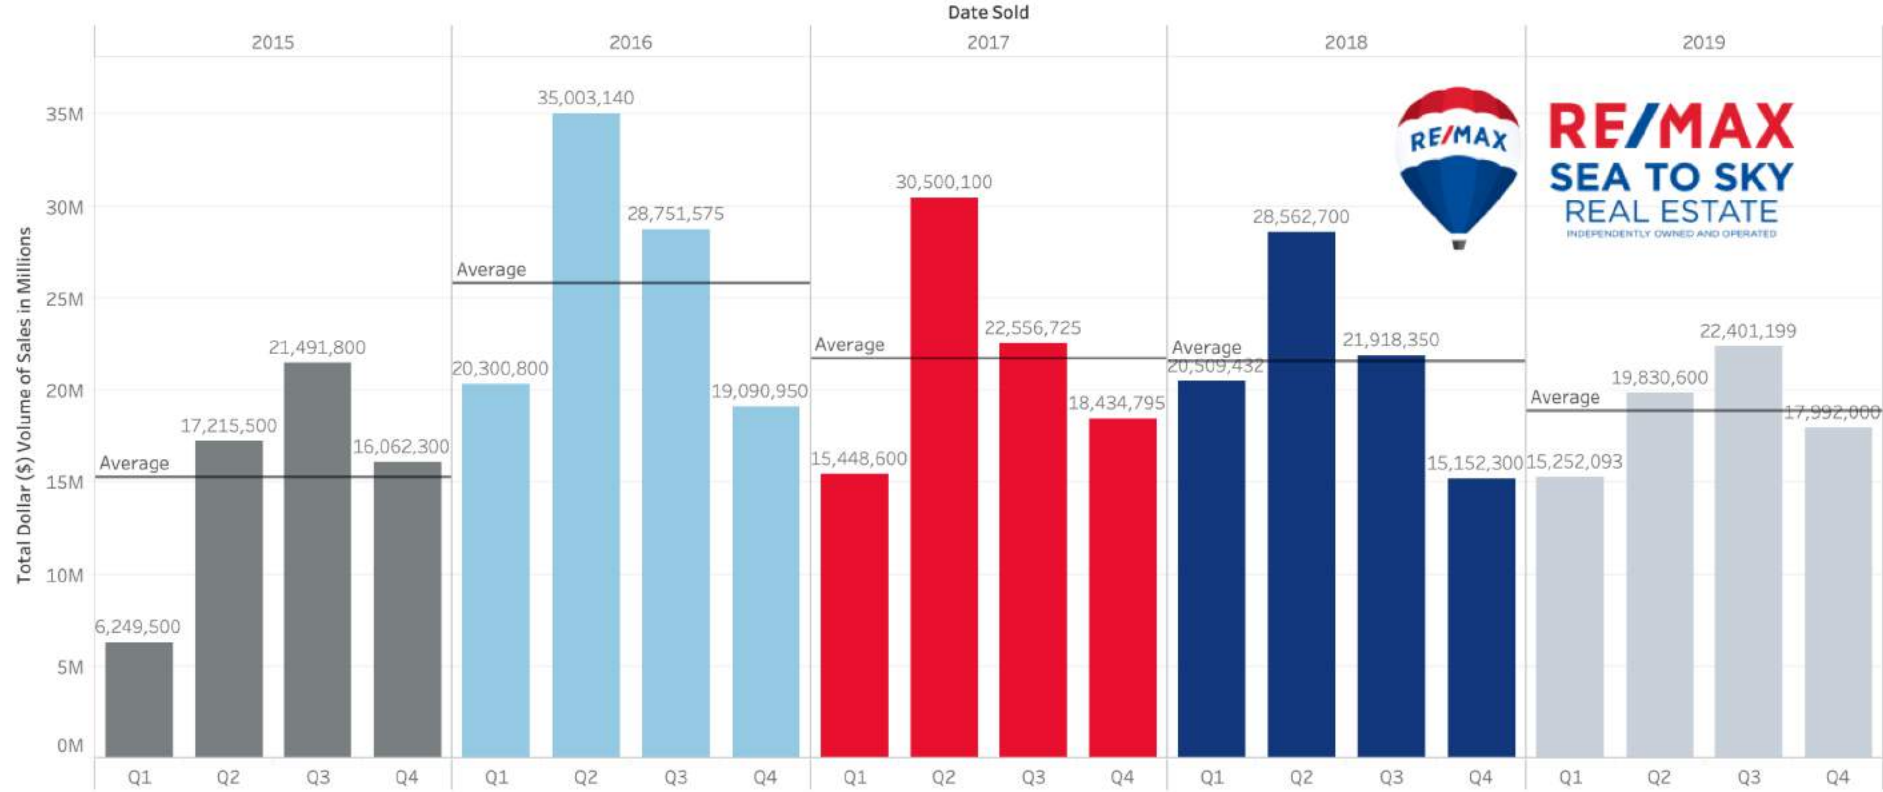

Pemberton Total Dollar ($) Volume of Sales by Quarter - All Property Types

All sales information is derived from the Whistler Listing System and is deemed to be correct. Errors & Omissions Excepted.