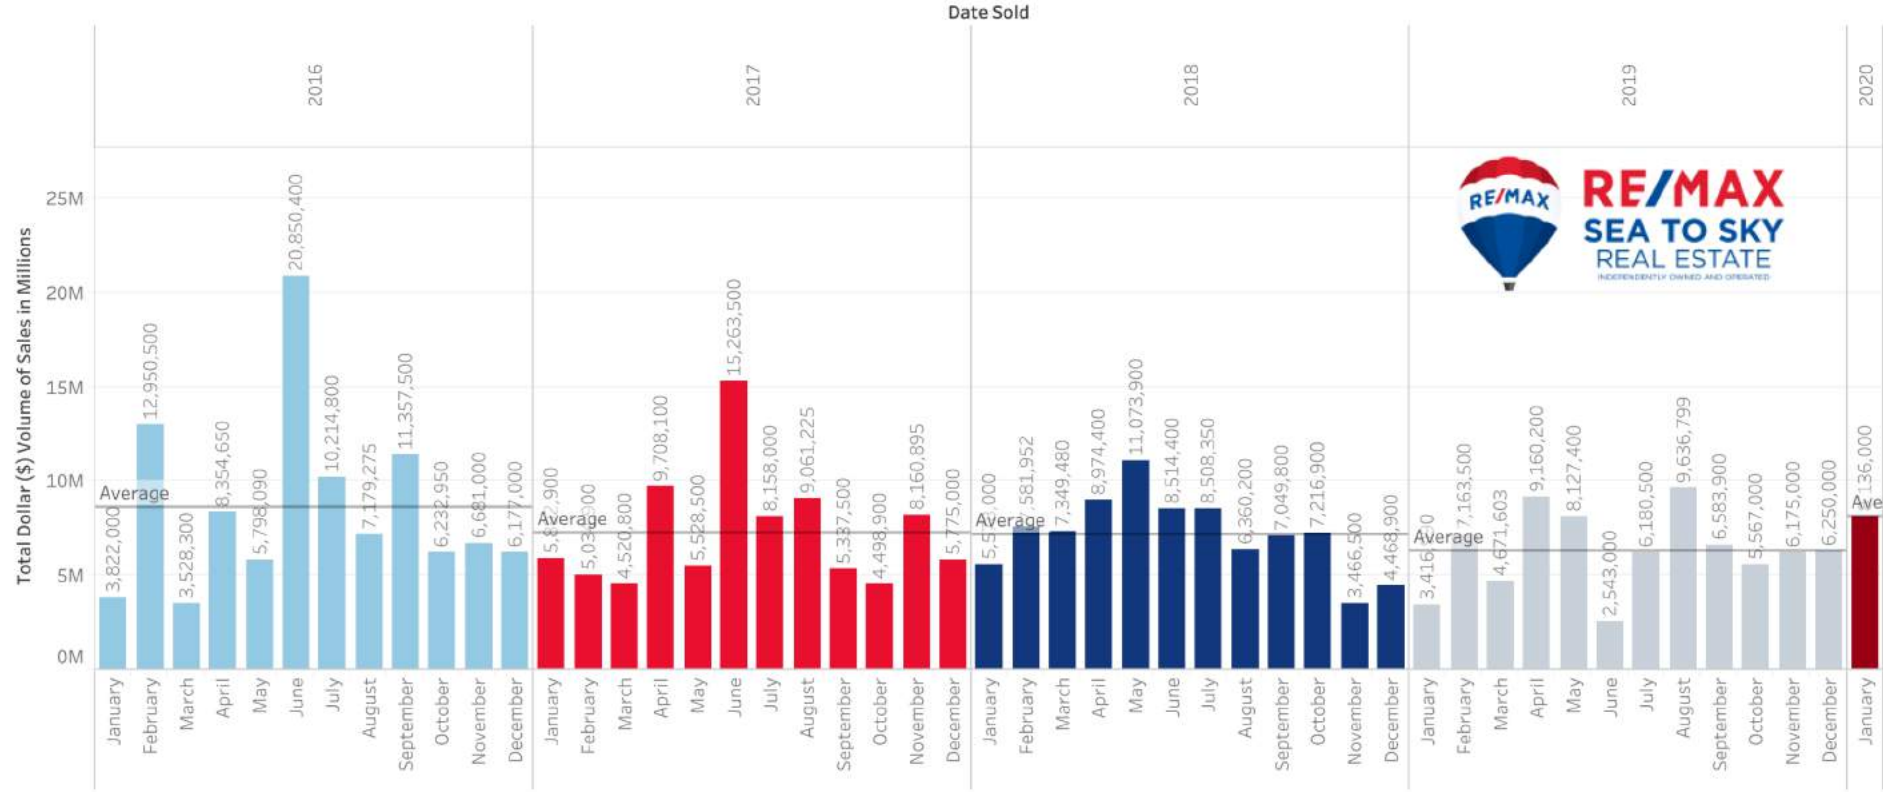

Pemberton Total Dollar ($) Volume of Sales by Month Over 5 Years

All sales information is derived from the Whistler Listing System and is deemed to be correct. Errors & Omissions Excepted.