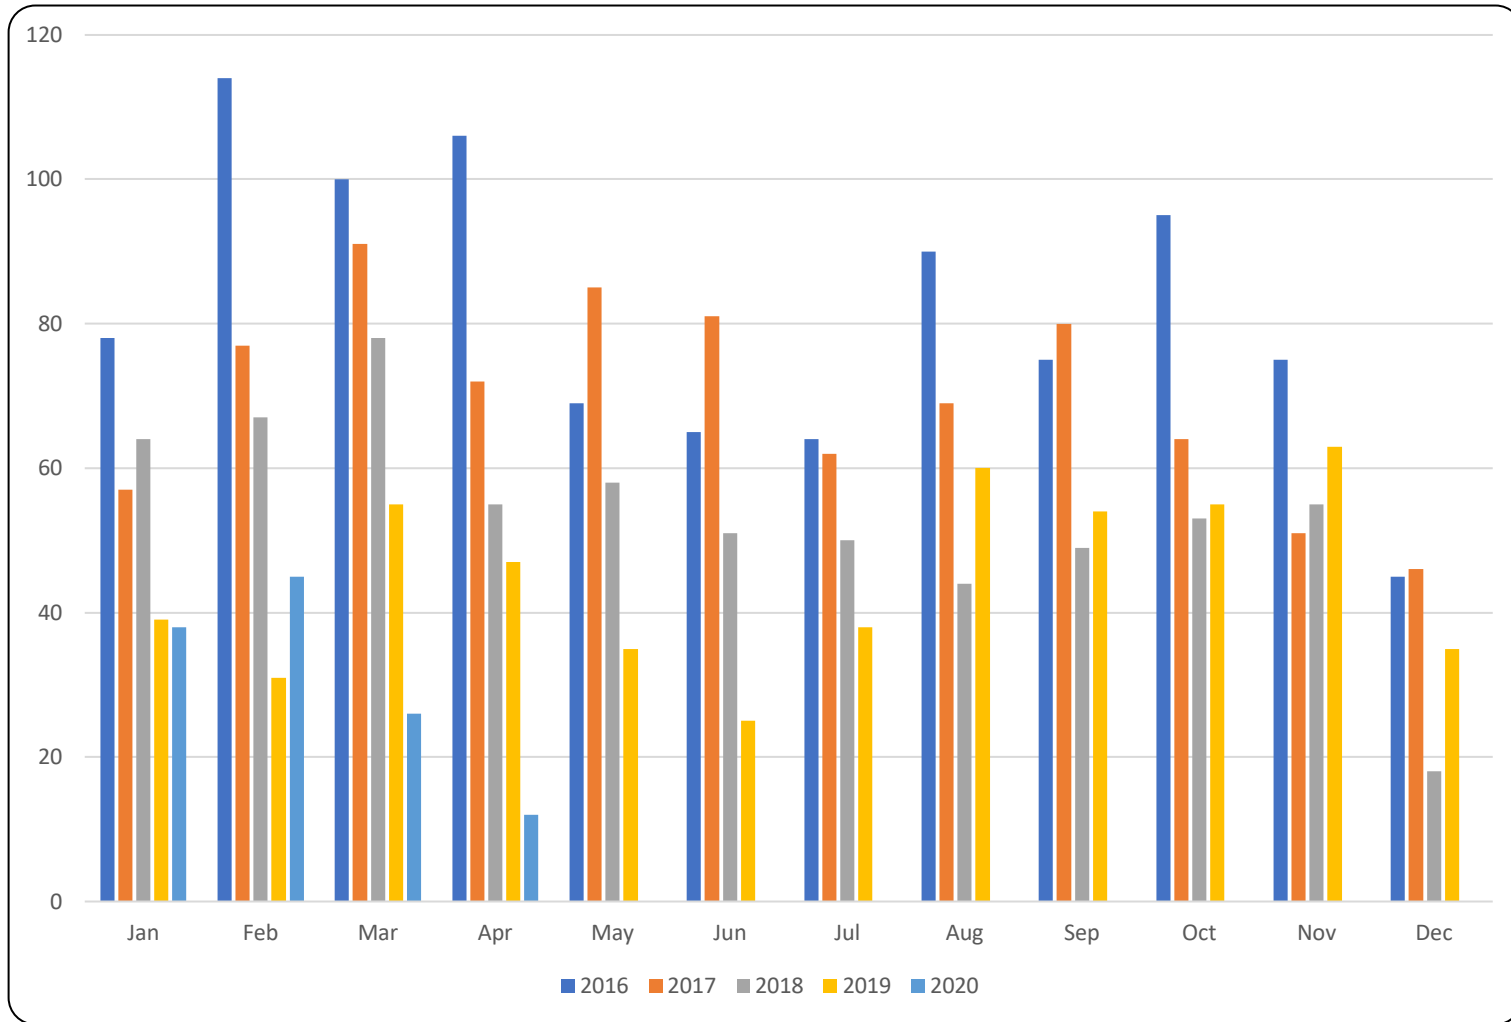

RE/MAX
SEA TO SKY
REAL ESTATE
INDEPENDENTLY OWNED AND OPERATED

Whistler Total Sales – Transactions

All sales information is derived from the Whistler Listing Service and is believed correct. E&OE

April 2020