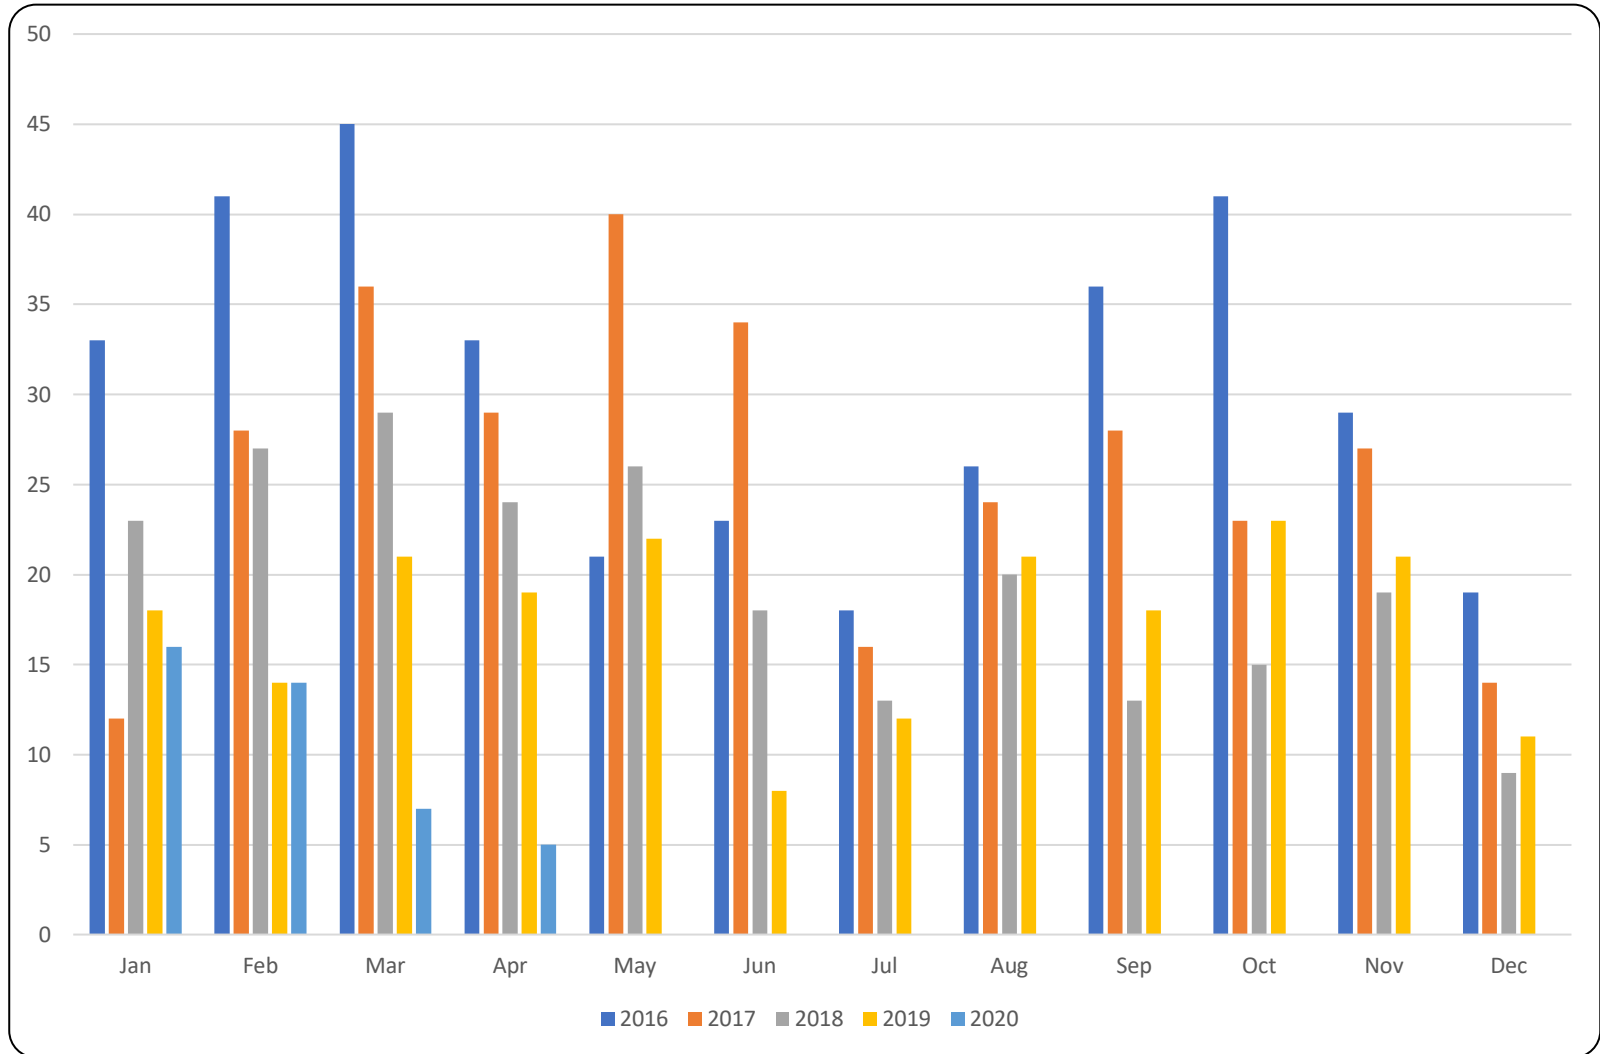

RE/MAX
SEA TO SKY
REAL ESTATE
INDEPENDENTLY OWNED AND OPERATED

Whistler Condos: All Types – # Transactions

All sales information is derived from the Whistler Listing Service and is believed correct. E&OE

April 2020