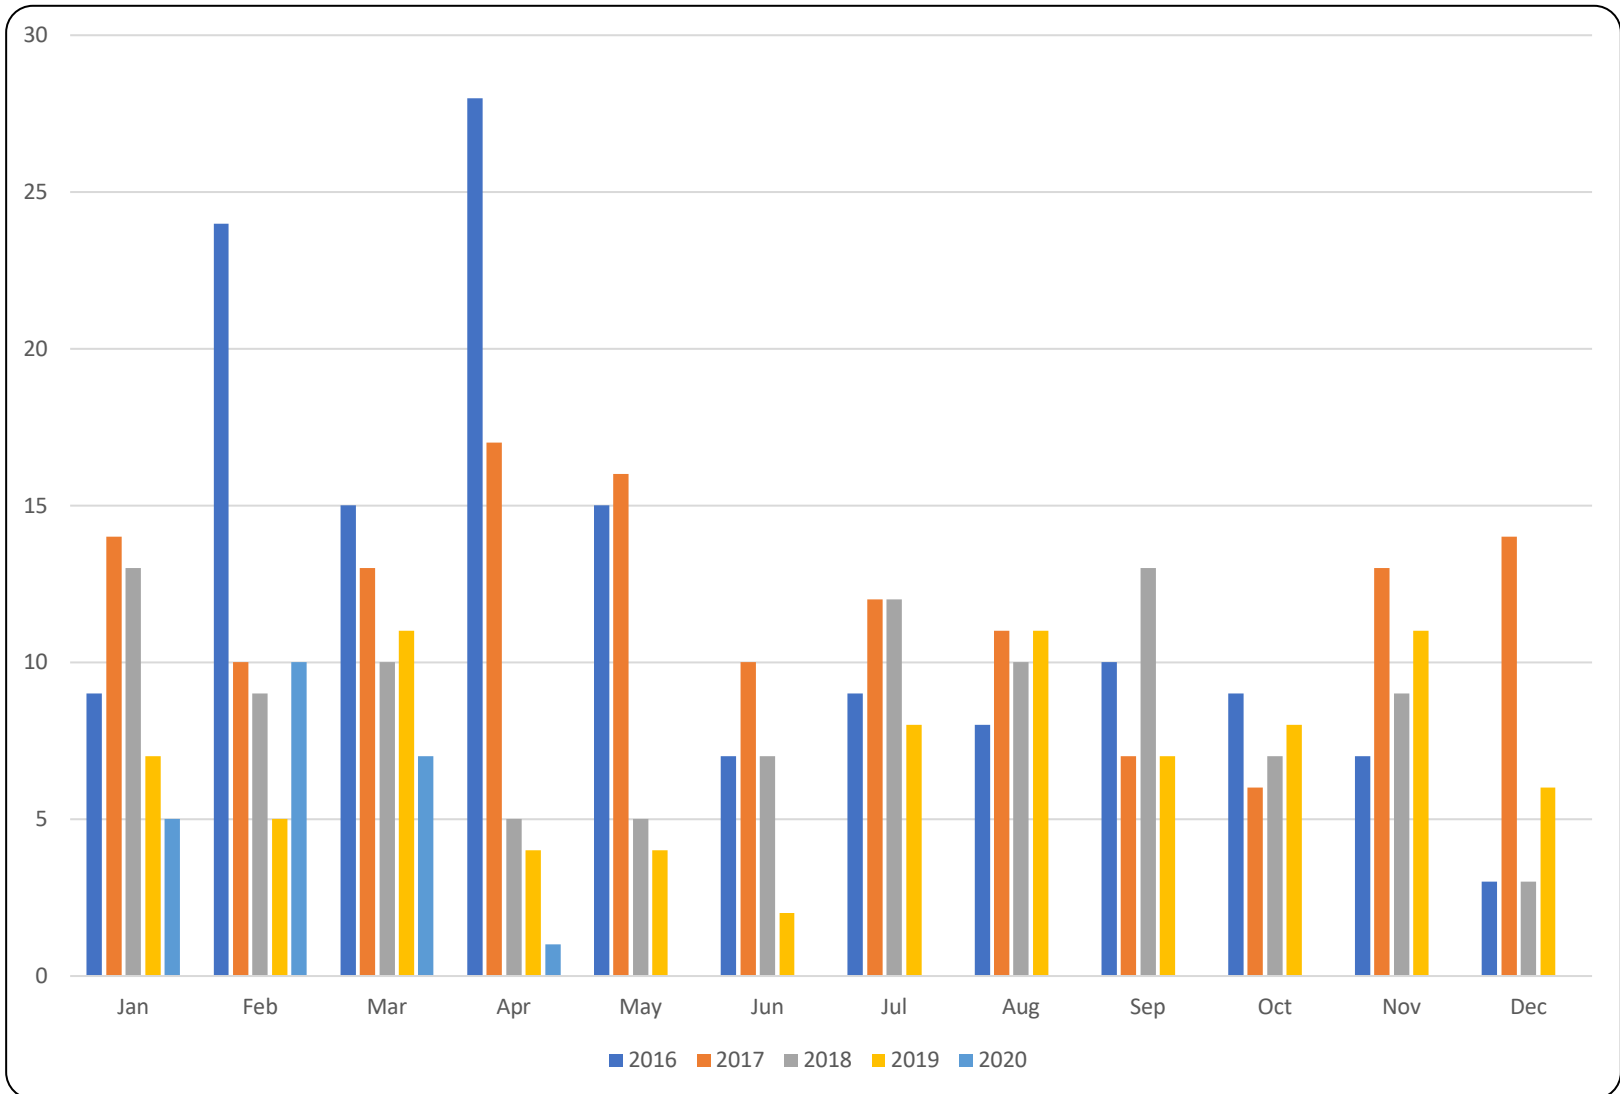

RE/MAX
SEA TO SKY
REAL ESTATE
INDEPENDENTLY OWNED AND OPERATED

Whistler Chalet Sales – Transactions

All sales information is derived from the Whistler Listing Service and is believed correct. E&OE **April 2020**