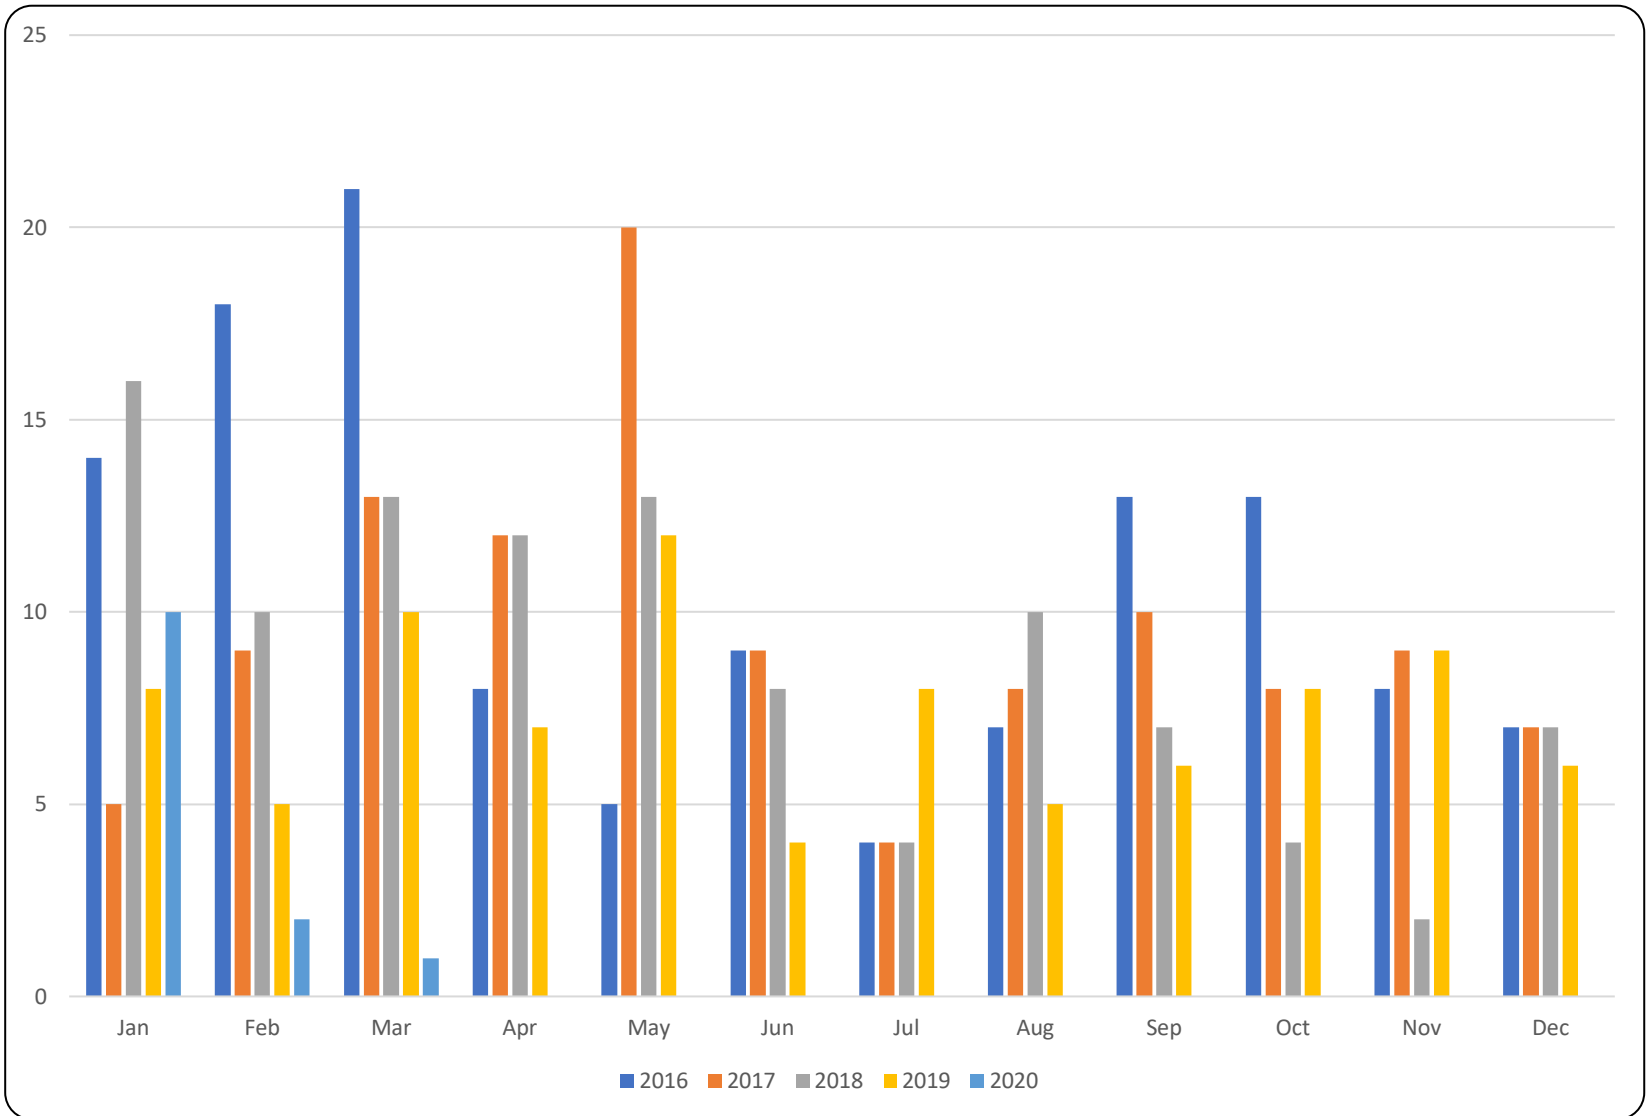

April 2020

Whistler Condos: Phase II – Transactions

All sales information is derived from the Whistler Listing Service and is believed correct. E&OE **April 2020**

Whistler Duplex Sales – Transactions

All sales information is derived from the Whistler Listing Service and is believed correct. E&OE **April 2020**