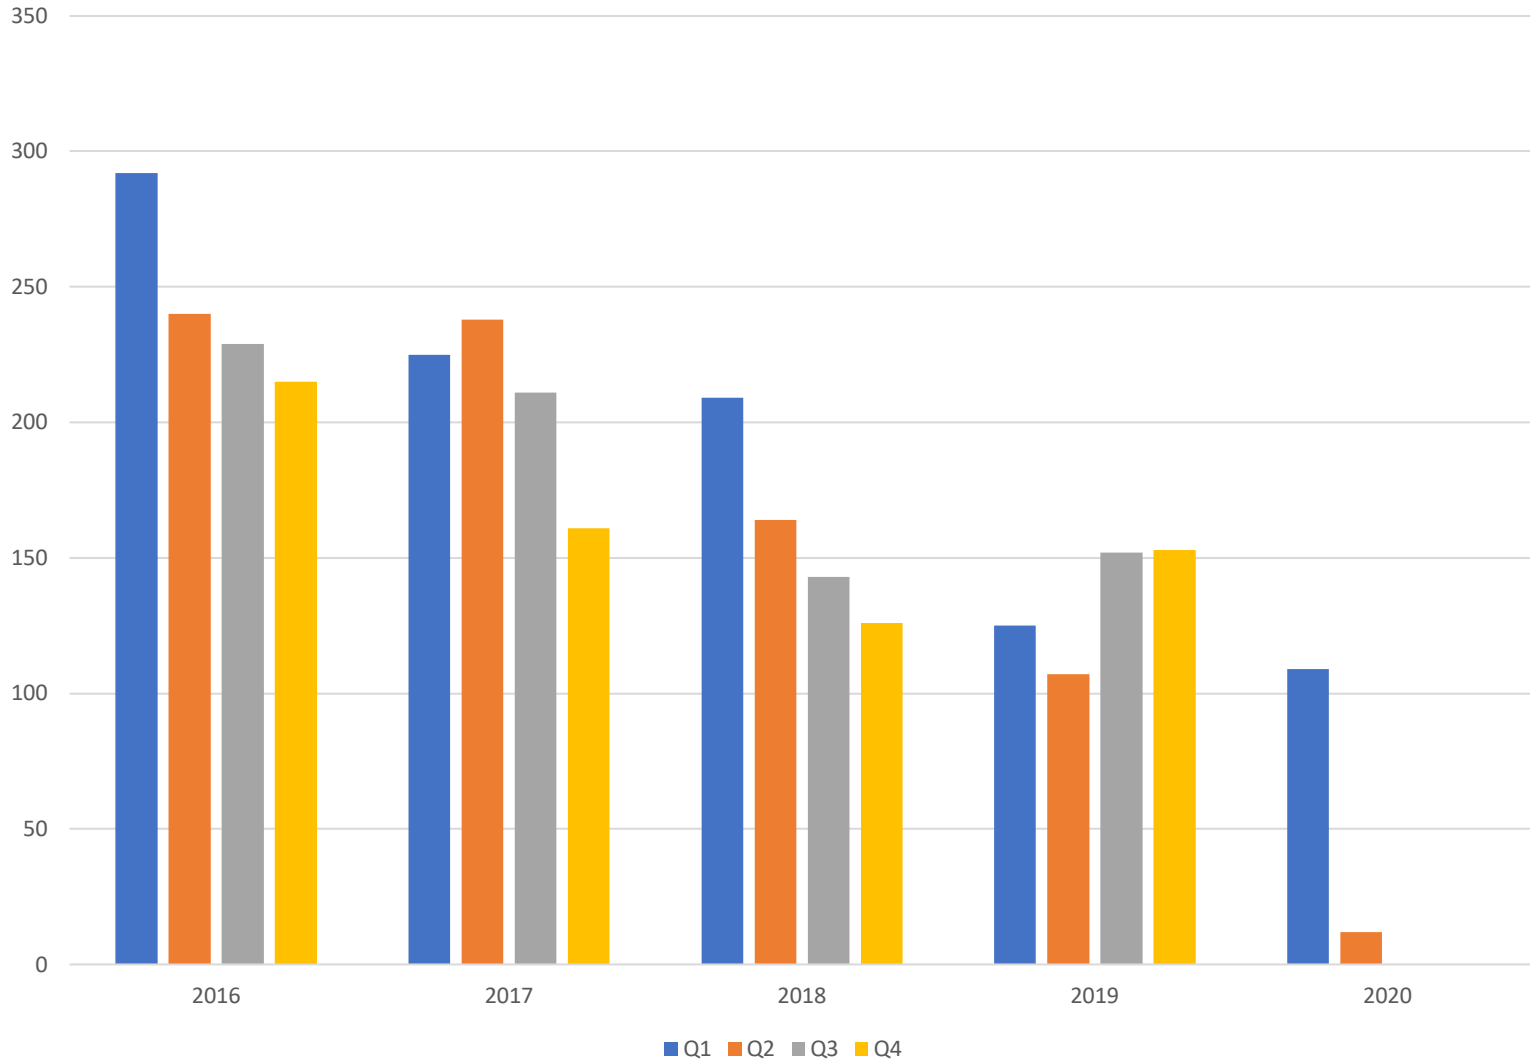

Whistler Total Sales – Transactions

All sales information is derived from the Whistler Listing Service and is believed correct. E&OE

April 2020

Sales Units – Quarterly

All sales information is derived from the Whistler Listing Service and is believed correct. E&OE **April 2020**