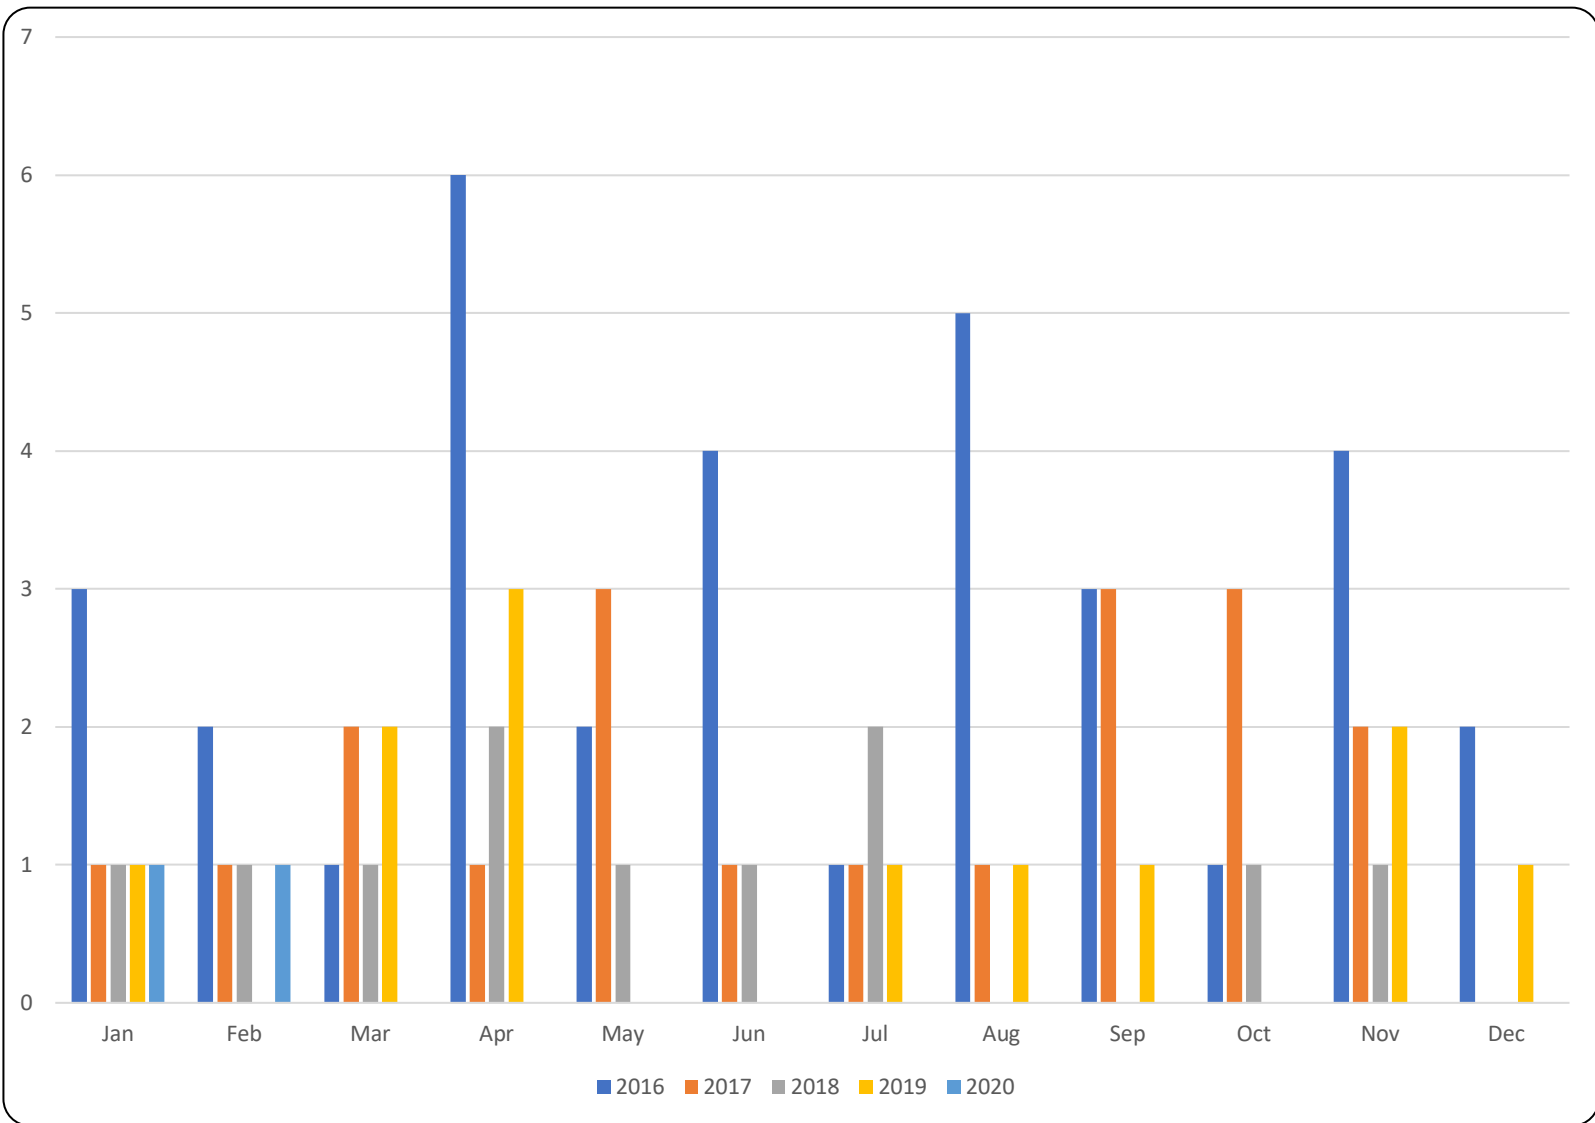

April 2020

Whistler Condos: Phase II – Transactions

All sales information is derived from the Whistler Listing Service and is believed correct. E&OE **April 2020**

Whistler Duplex Sales – Transactions

All sales information is derived from the Whistler Listing Service and is believed correct. E&OE **April 2020**