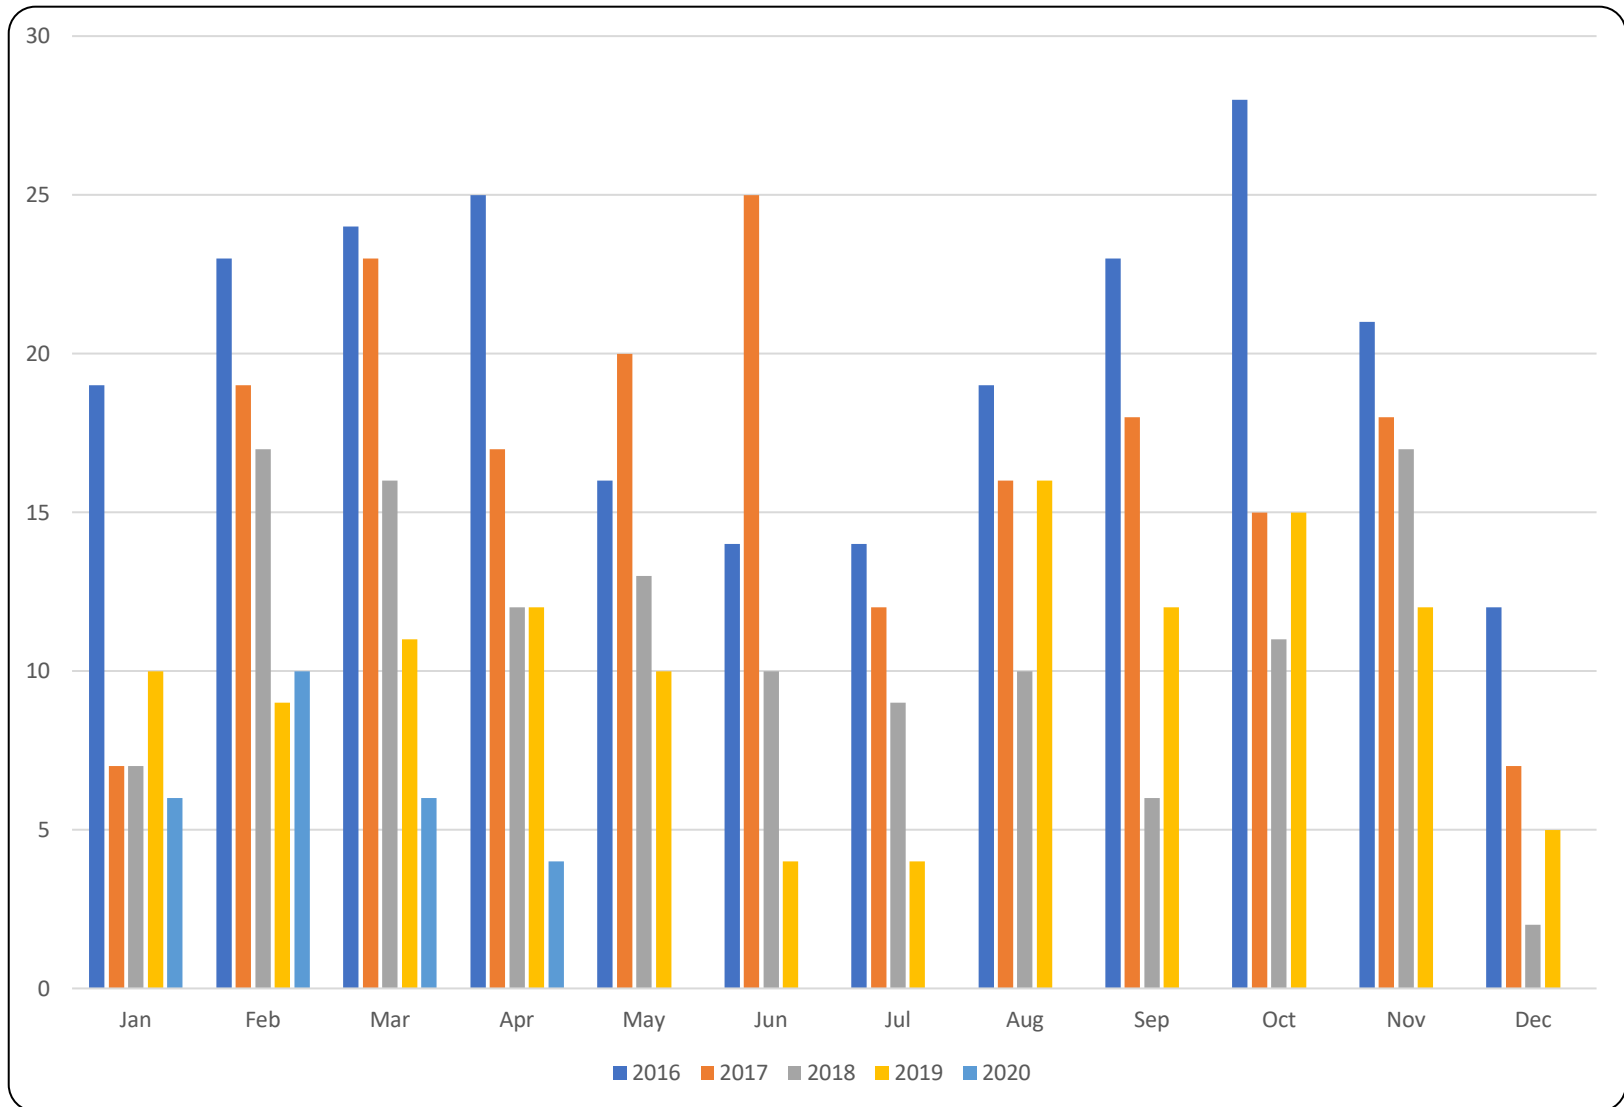

RE/MAX
SEA TO SKY
REAL ESTATE
INDEPENDENTLY OWNED AND OPERATED

Whistler Condos: Phase I and Unrestricted – Transactions

All sales information is derived from the Whistler Listing Service and is believed correct. E&OE

April 2020