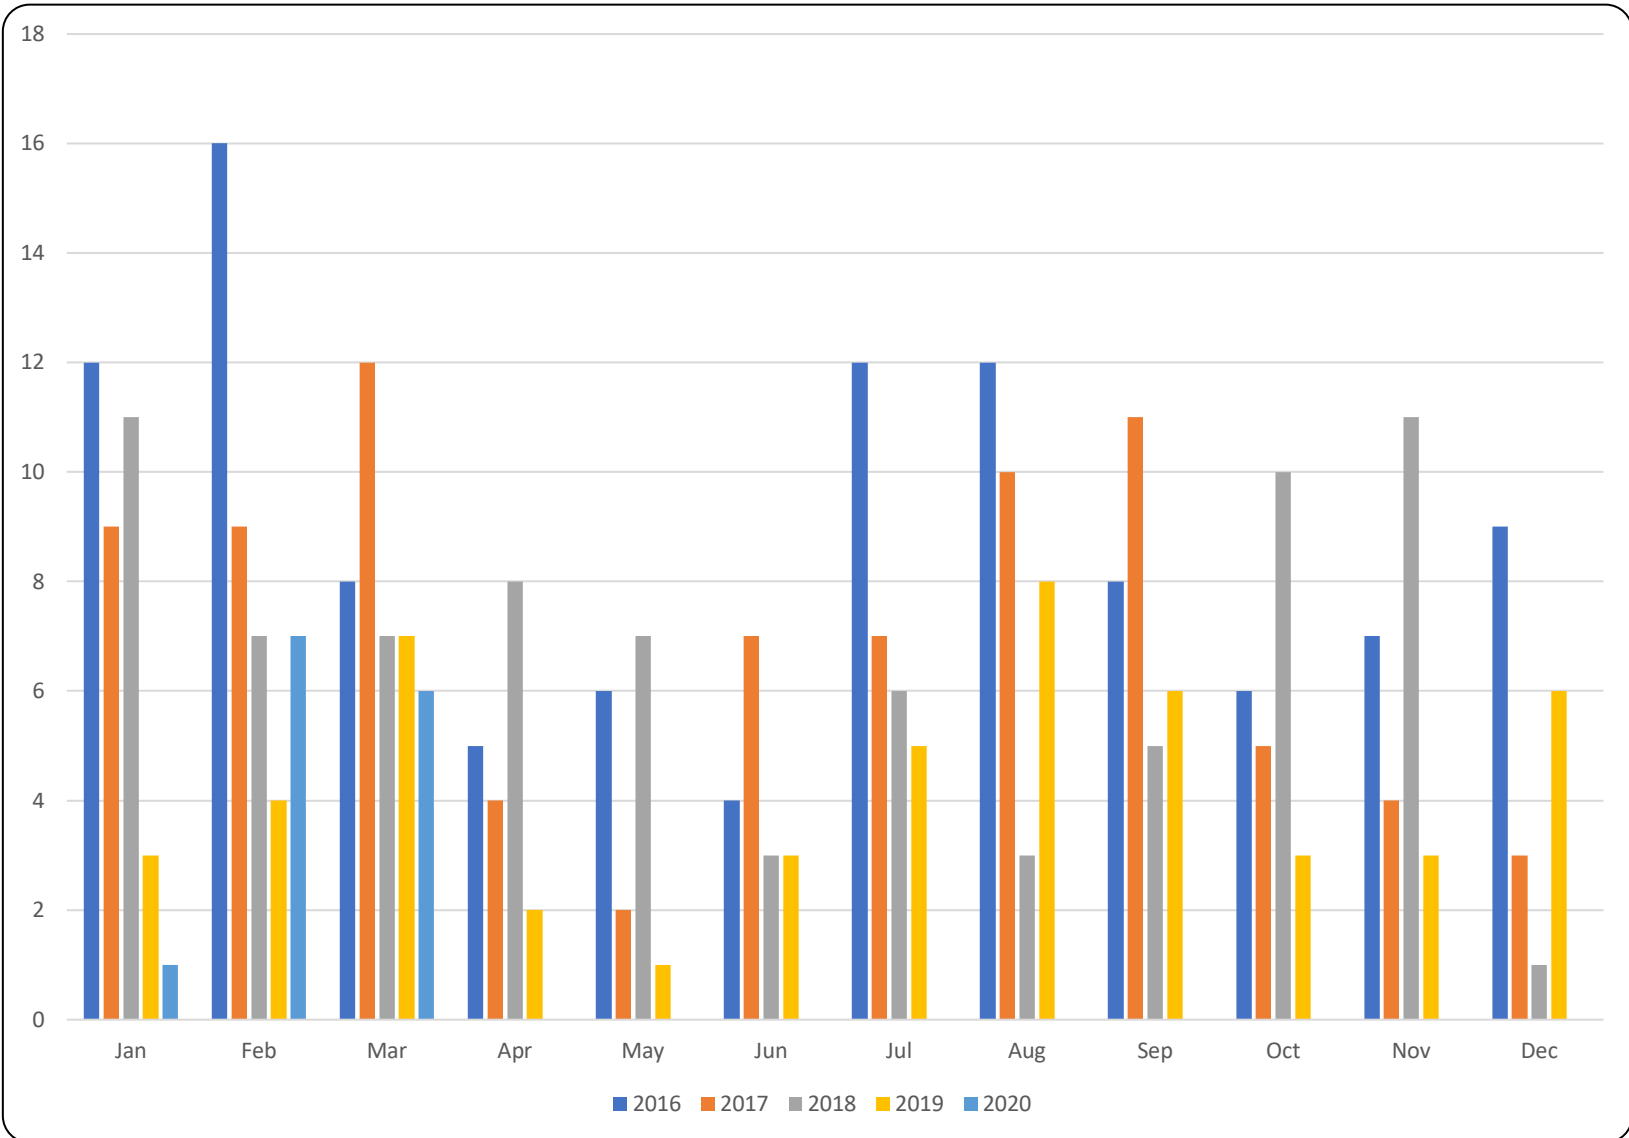

RE/MAX
SEA TO SKY
REAL ESTATE
INDEPENDENTLY OWNED AND OPERATED

Whistler Shared Owner Sales – Transactions

All sales information is derived from the Whistler Listing Service and is believed correct. E&OE **April 2020**