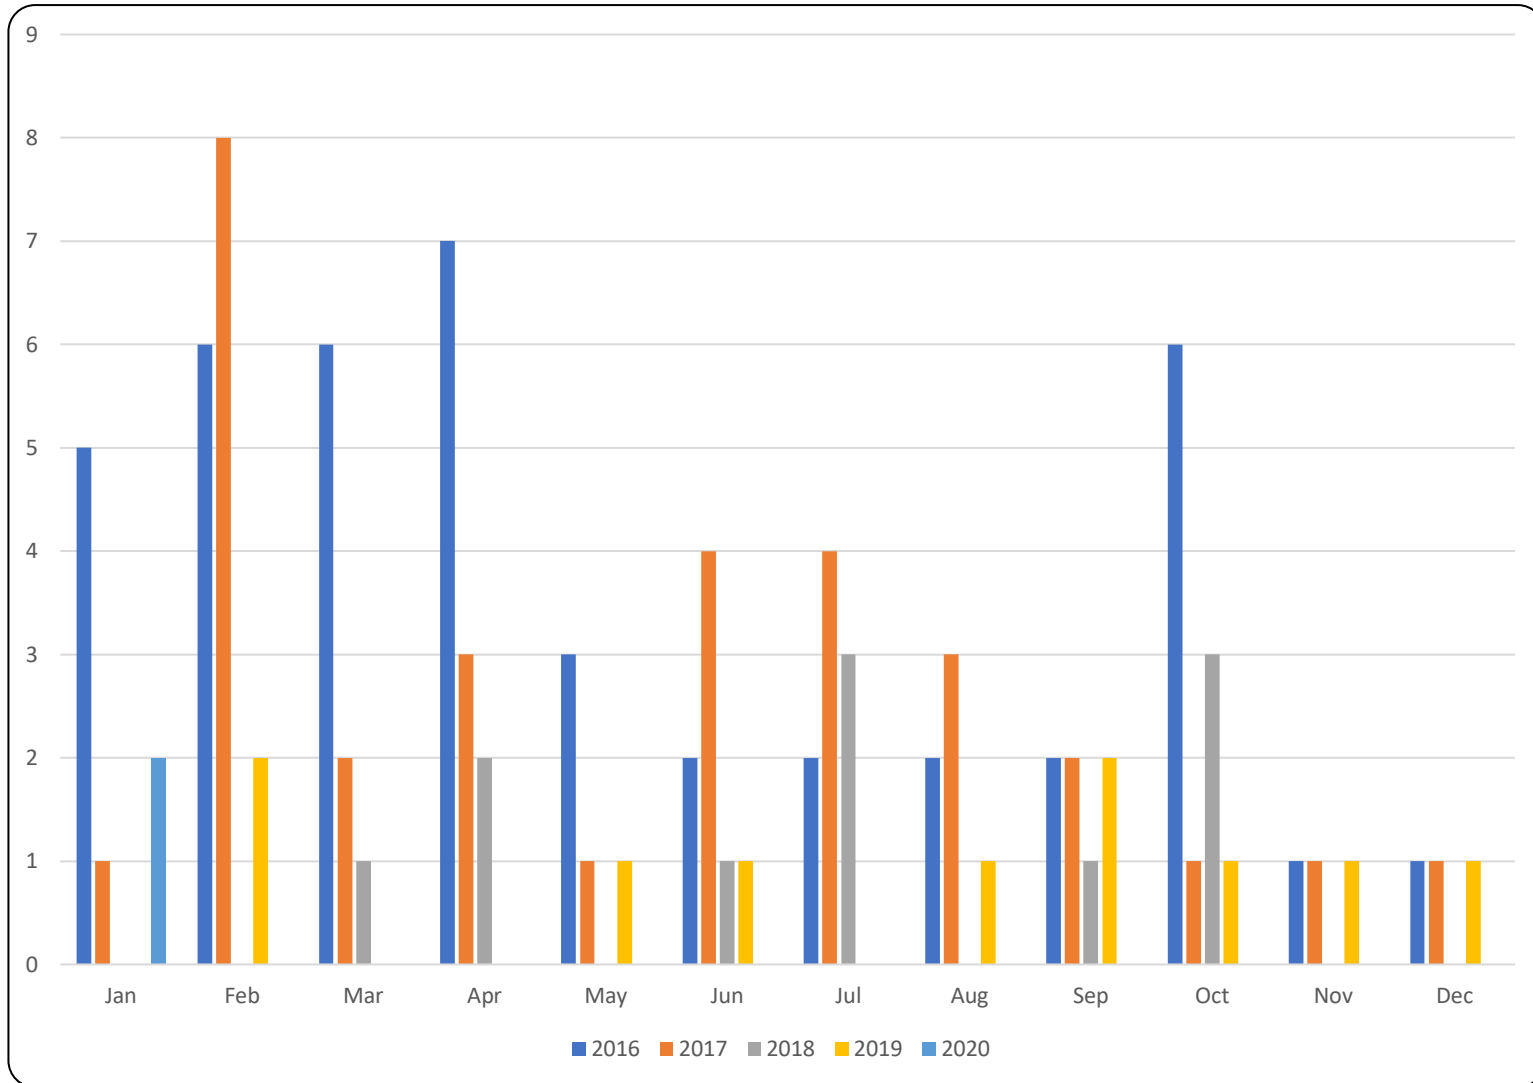

All sales information is derived from the Whistler Listing Service and is believed correct. E&OE **April 2020**