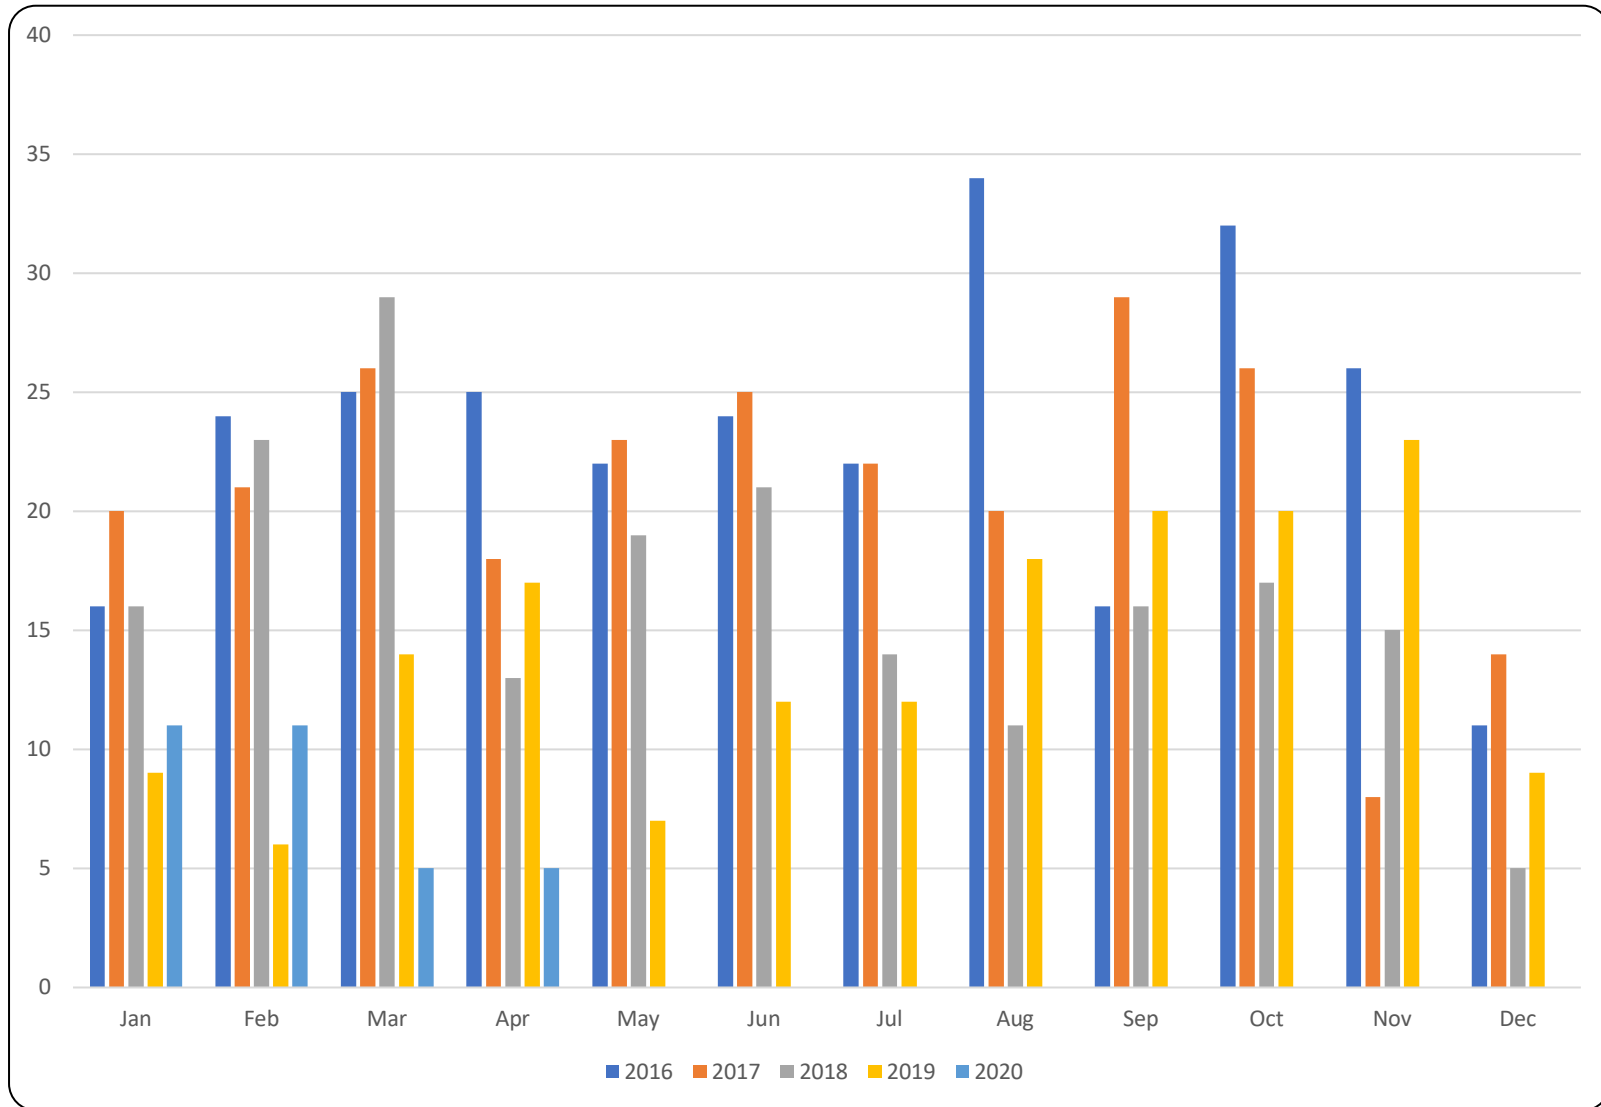

RE/MAX
SEA TO SKY
REAL ESTATE
INDEPENDENTLY OWNED AND OPERATED

Whistler Townhouse Sales – Transactions

All sales information is derived from the Whistler Listing Service and is believed correct. E&OE

April 2020