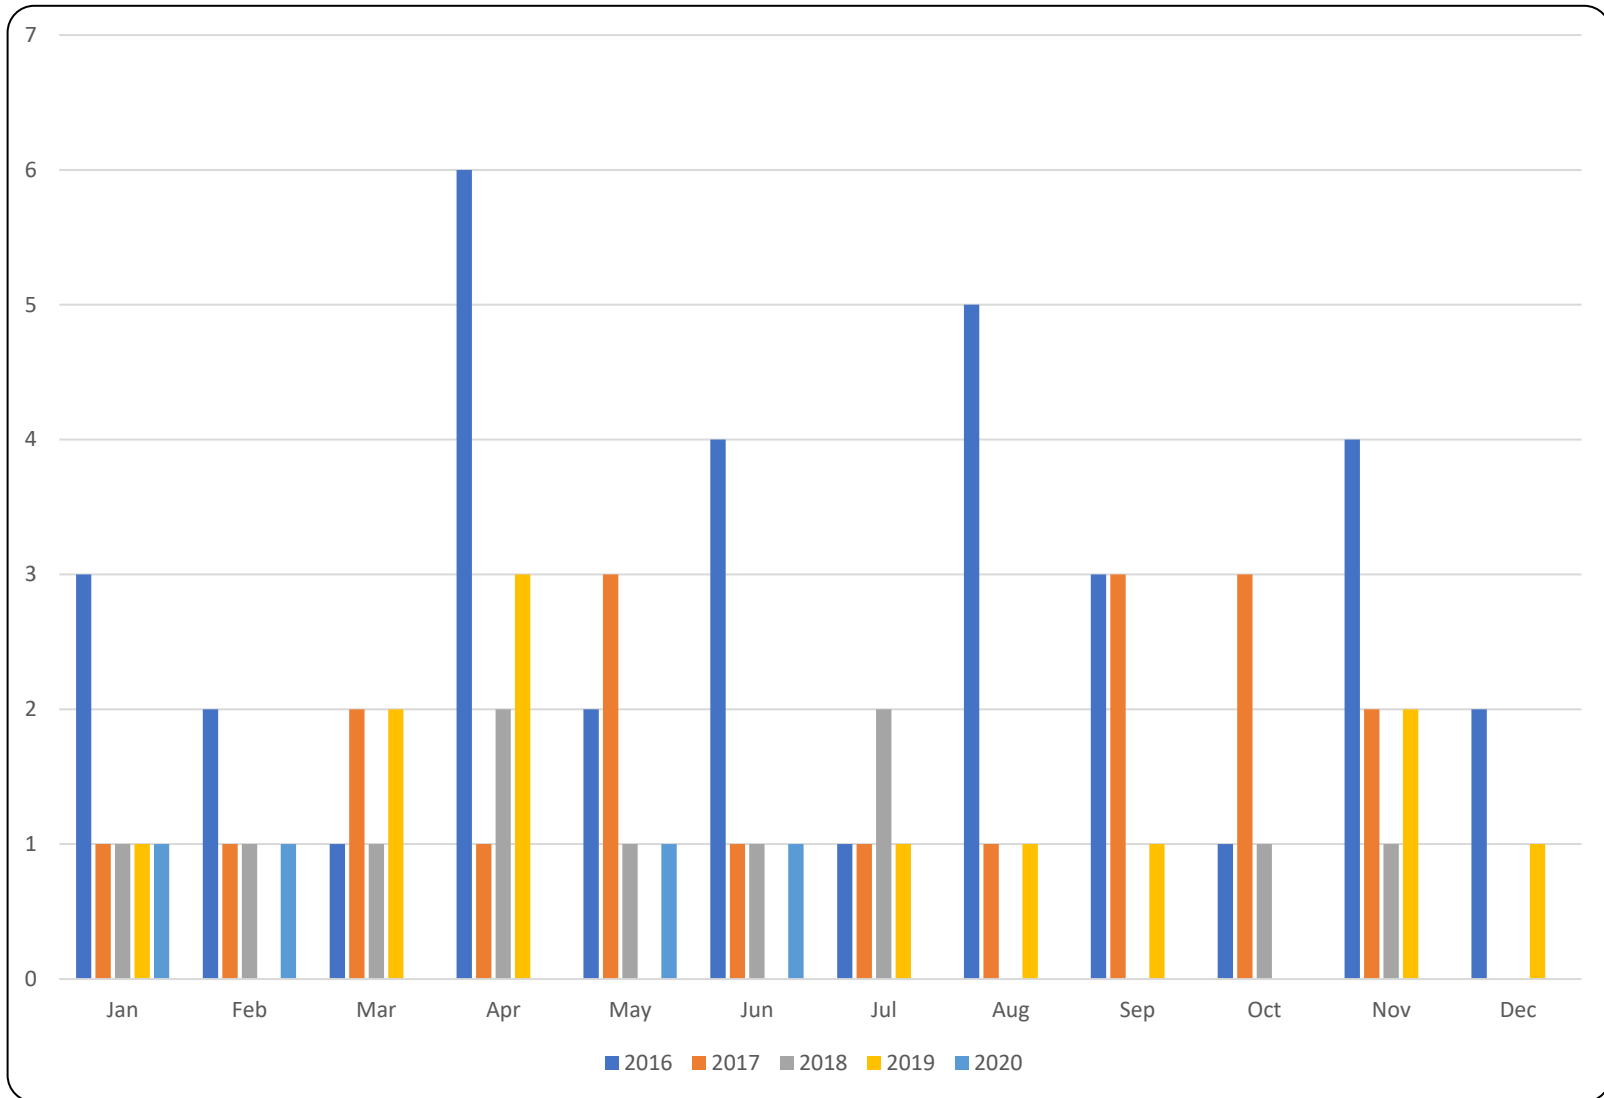

Whistler Duplex Sales – Transactions

All sales information is derived from the Whistler Listing Service and is believed correct. E&OE **June 2020**