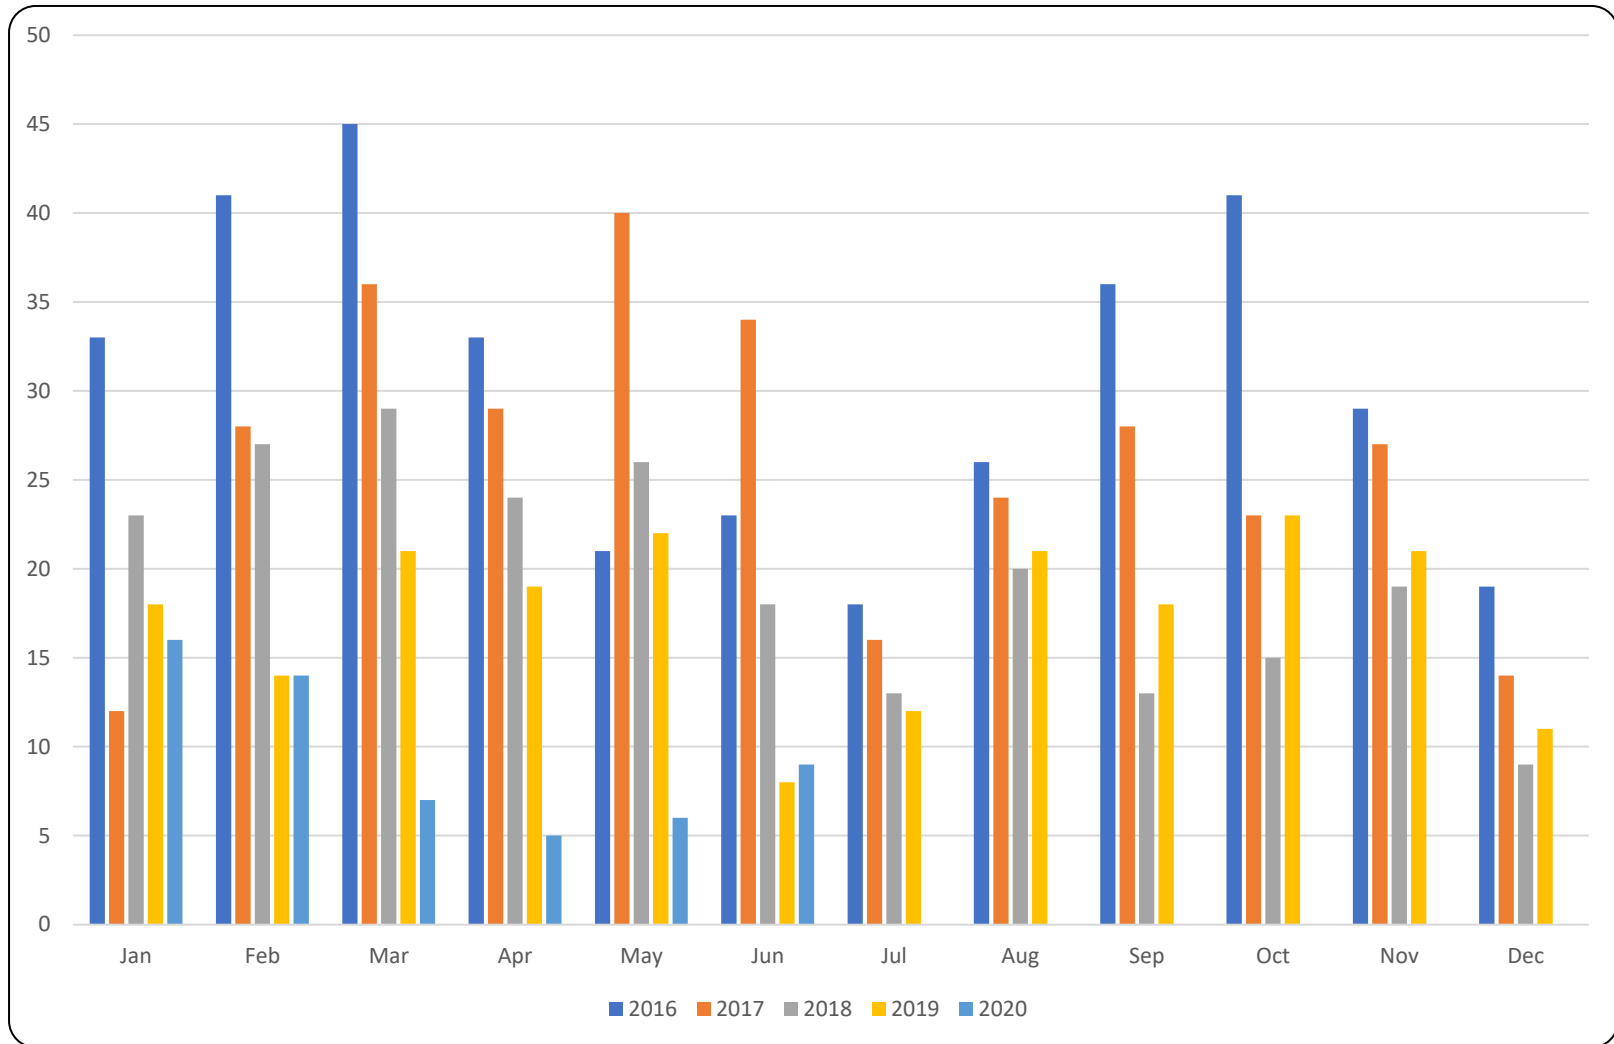

Whistler Chalet Sales – Transactions

All sales information is derived from the Whistler Listing Service and is believed correct. E&OE **June 2020**

Whistler Condos: All Types – # Transactions

All sales information is derived from the Whistler Listing Service and is believed correct. E&OE