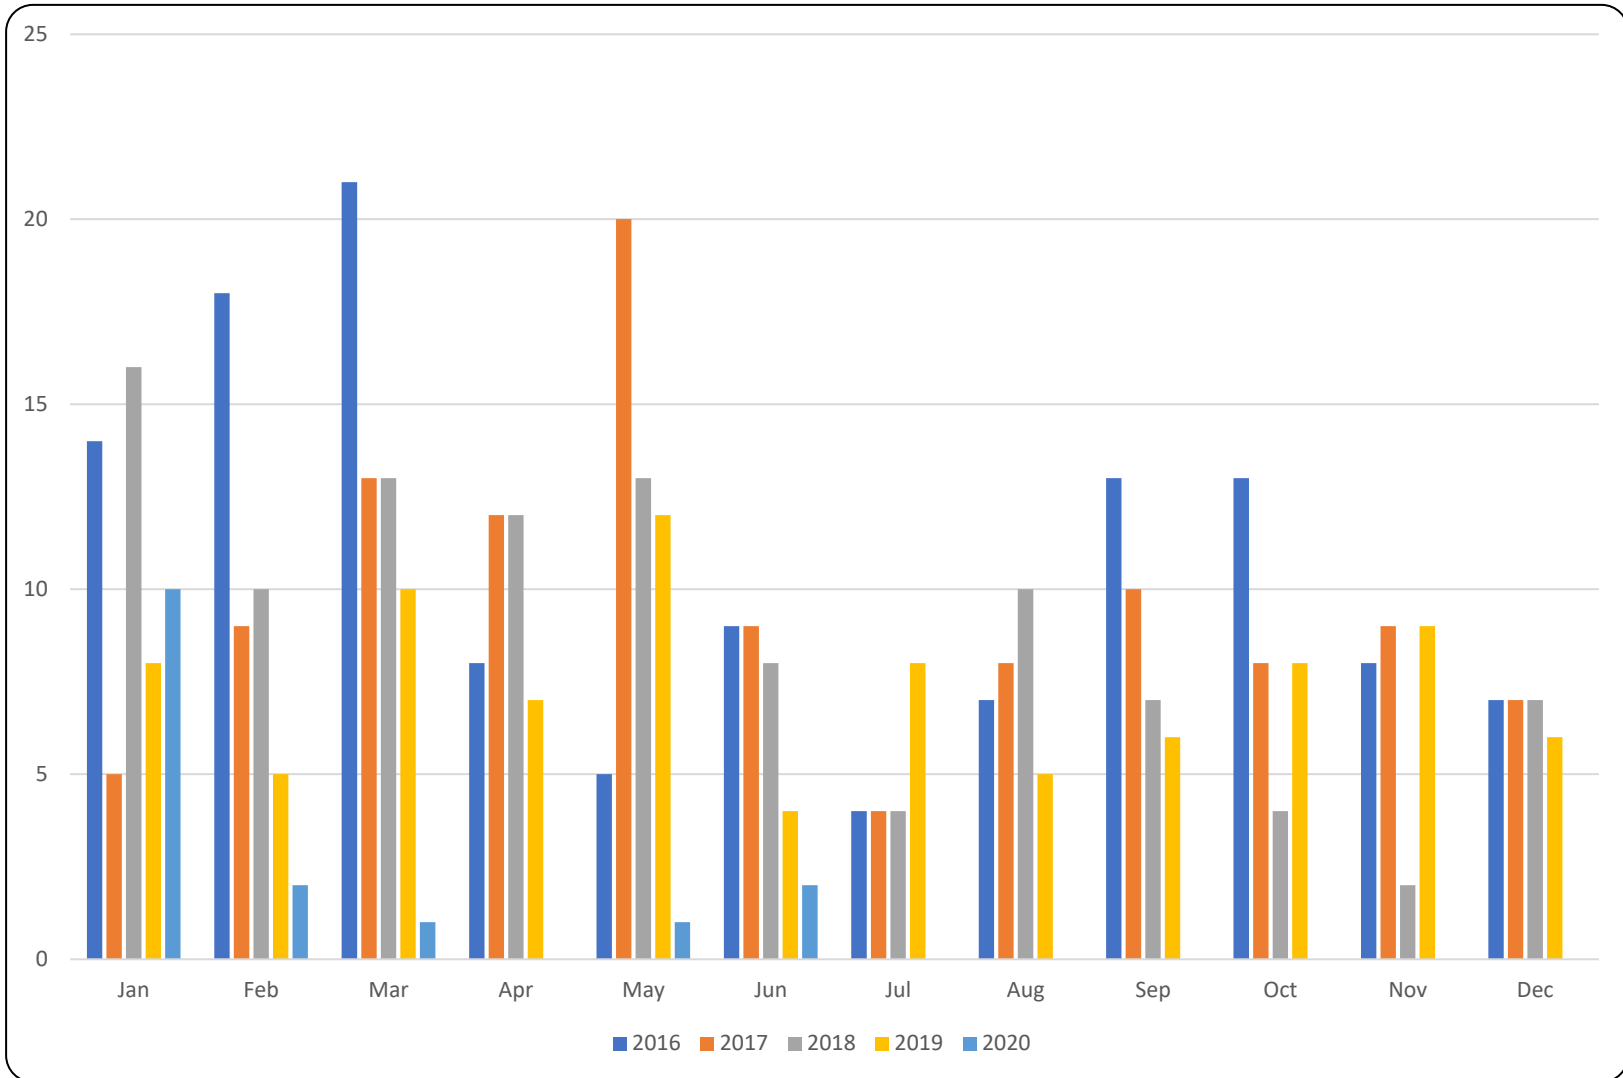

June 2020

Whistler Condos: Phase I and Unrestricted - Transactions

All sales information is derived from the Whistler Listing Service and is believed correct. E&OE **June 2020**

Whistler Condos: Phase II – Transactions