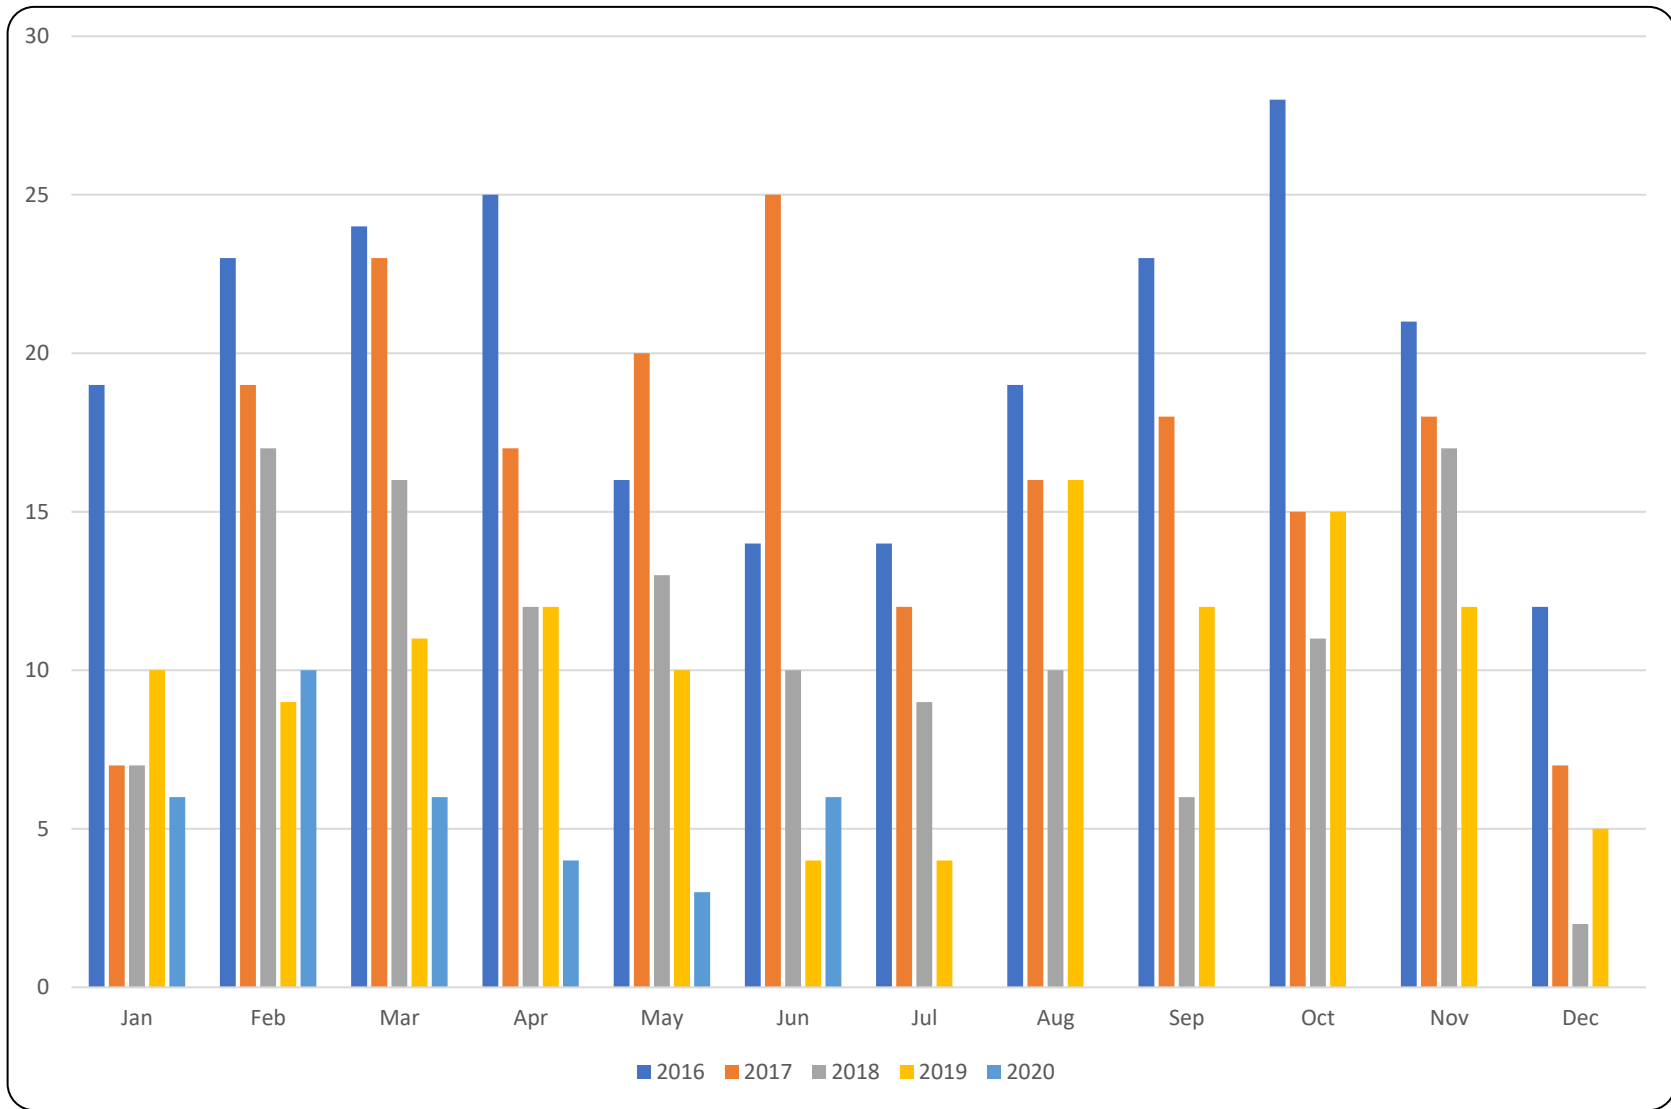

Whistler Condos: Phase I and Unrestricted - Transactions

All sales information is derived from the Whistler Listing Service and is believed correct. E&OE **June 2020**