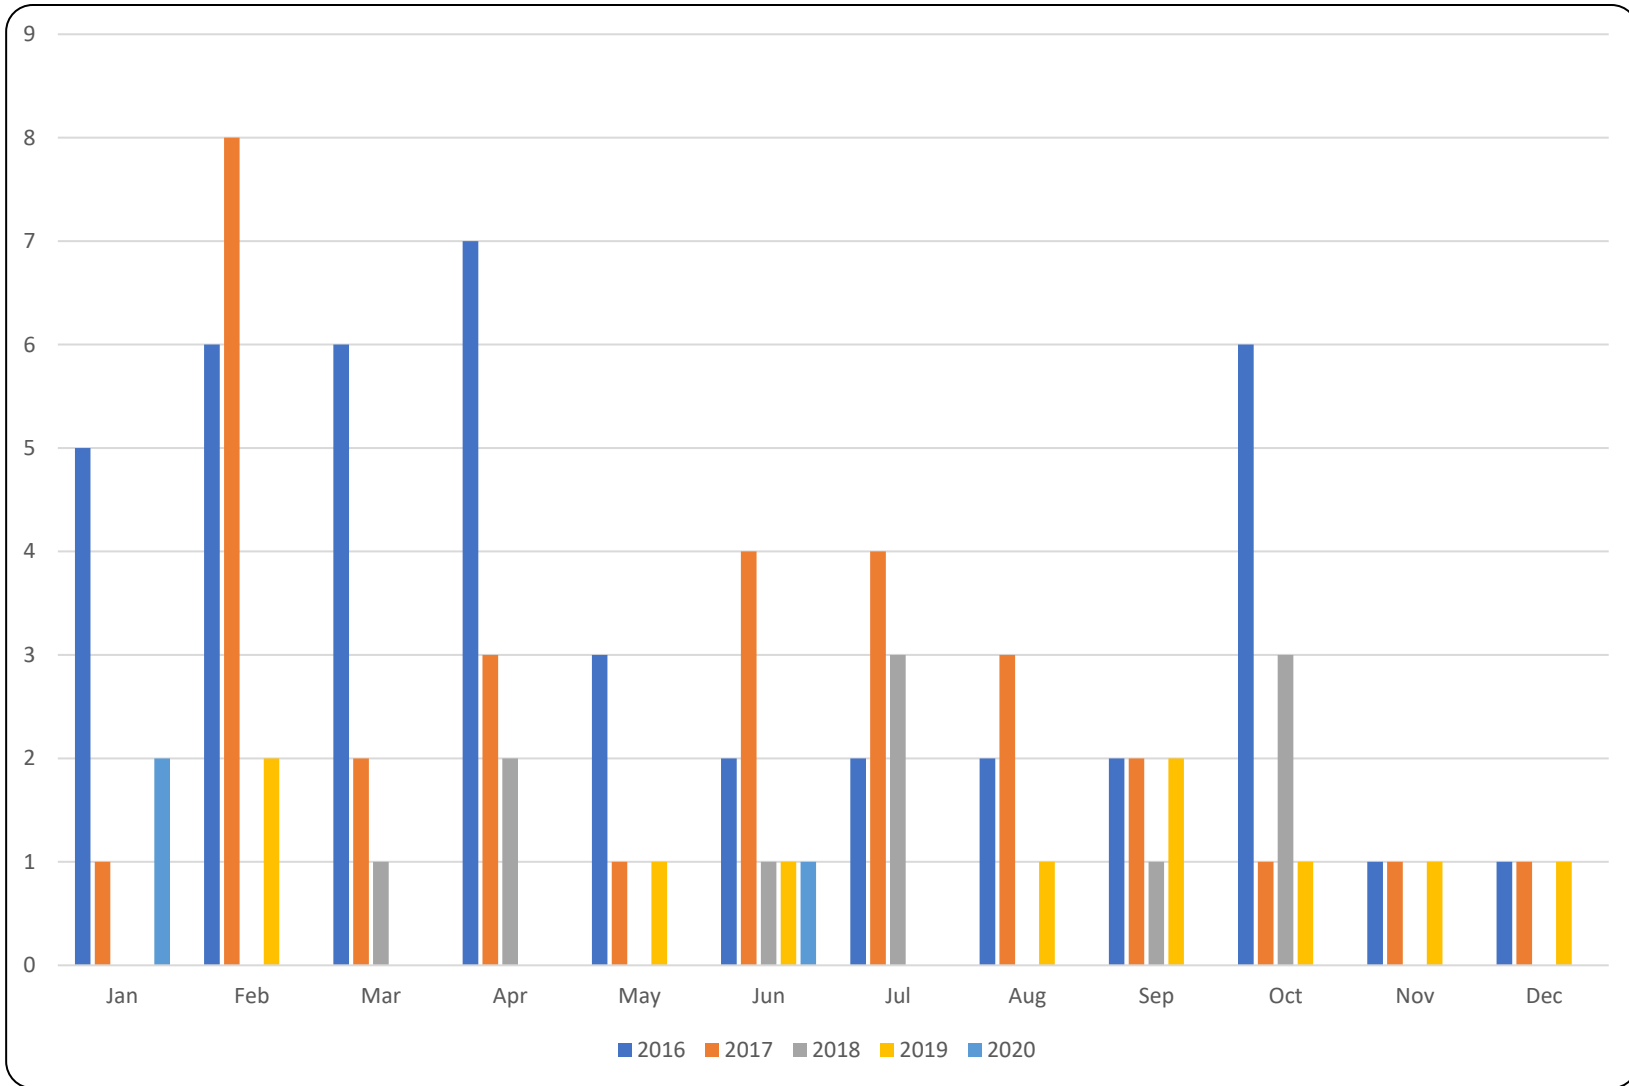

Whistler Vacant Land Sales – Transactions

All sales information is derived from the Whistler Listing Service and is believed correct. E&OE **June 2020**