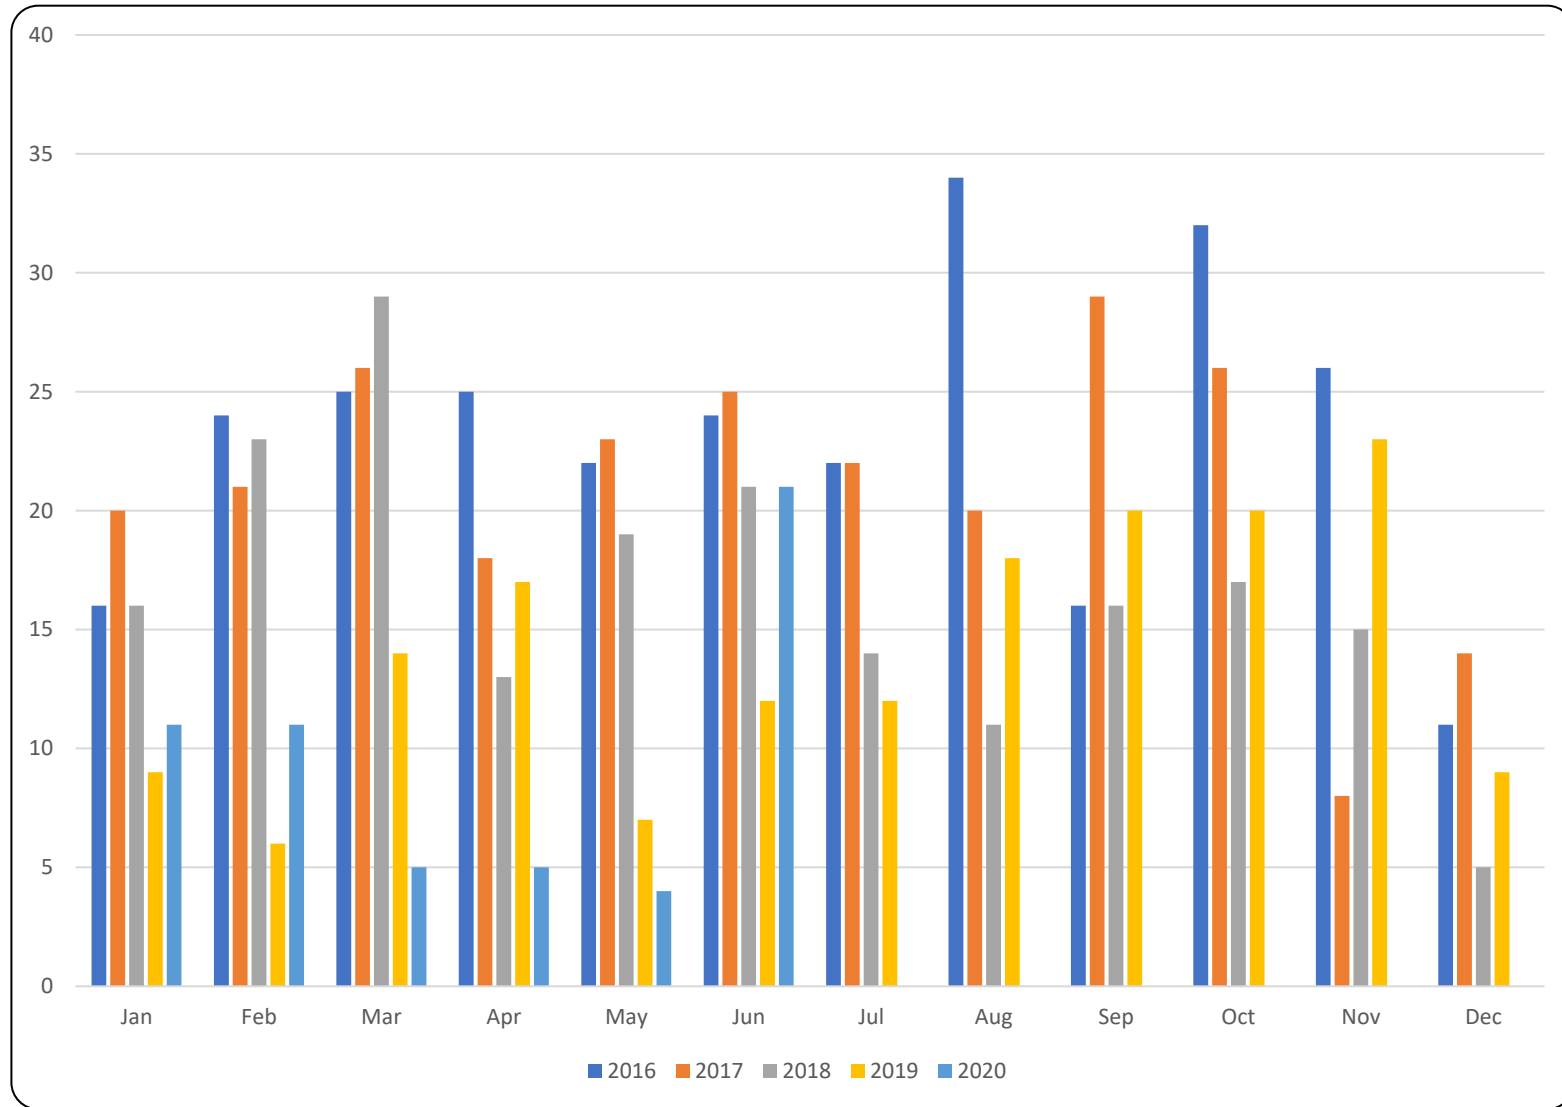

RE/MAX
SEA TO SKY
REAL ESTATE
INDEPENDENTLY OWNED AND OPERATED

Whistler Townhouse Sales – Transactions

All sales information is derived from the Whistler Listing Service and is believed correct. E&OE

June 2020