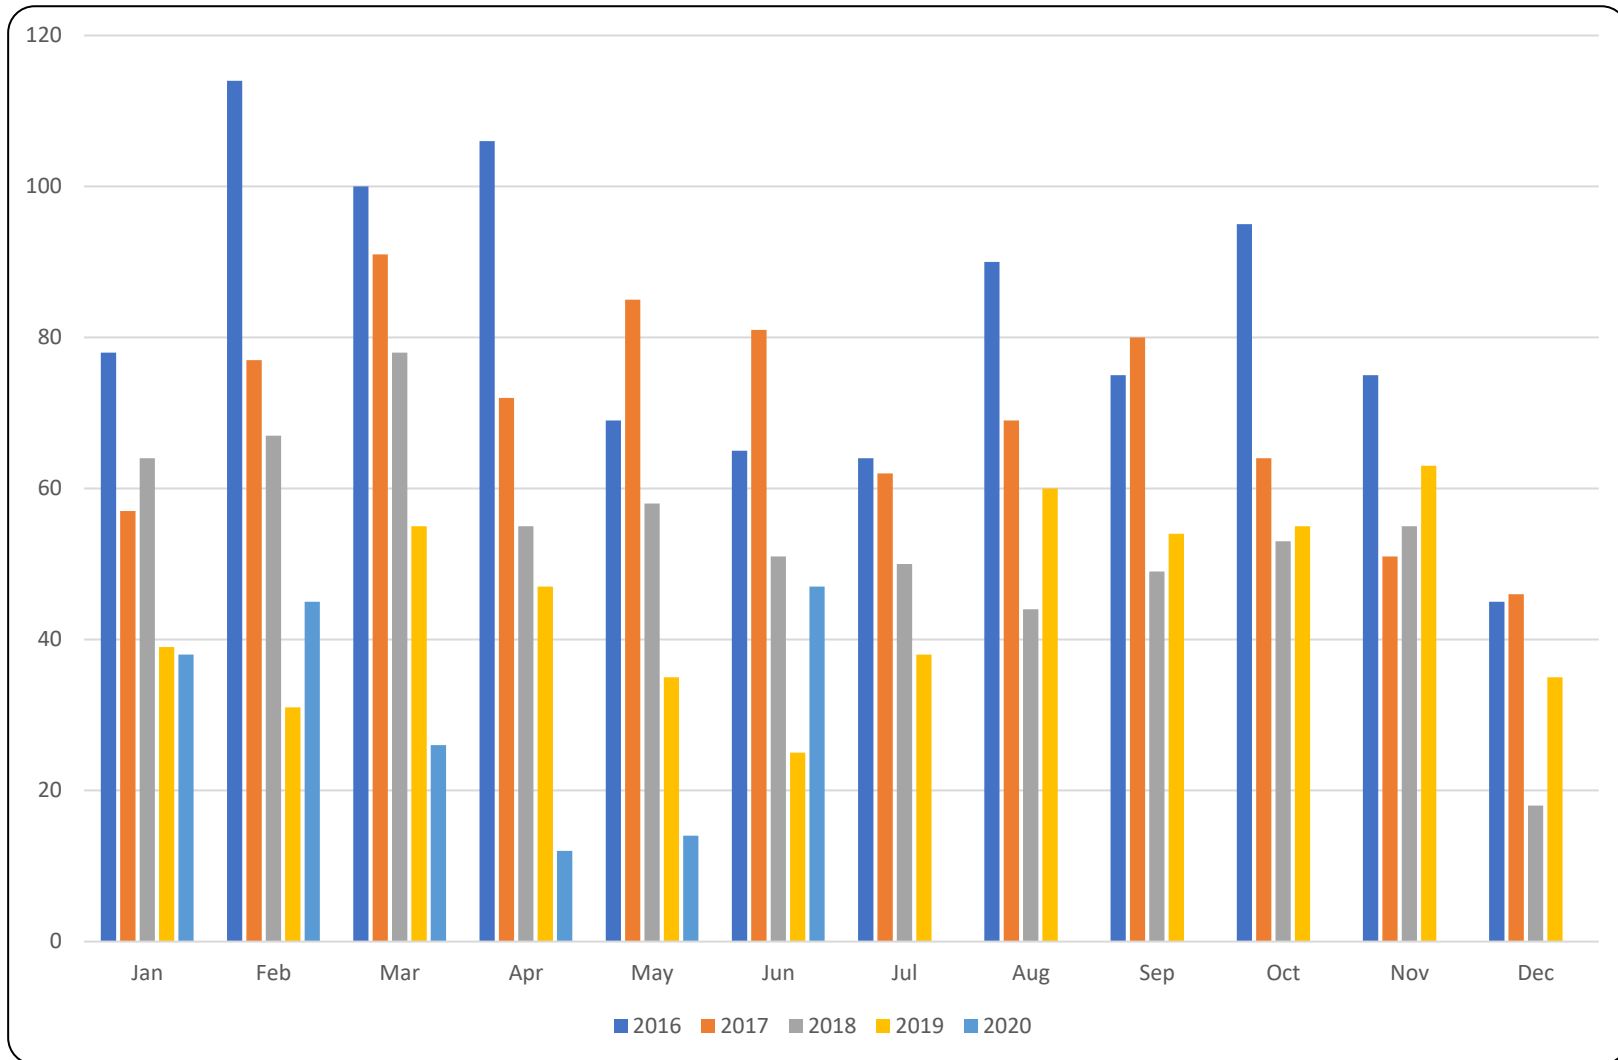

Whistler Total Sales – Transactions

All sales information is derived from the Whistler Listing Service and is believed correct. E&OE

June 2020