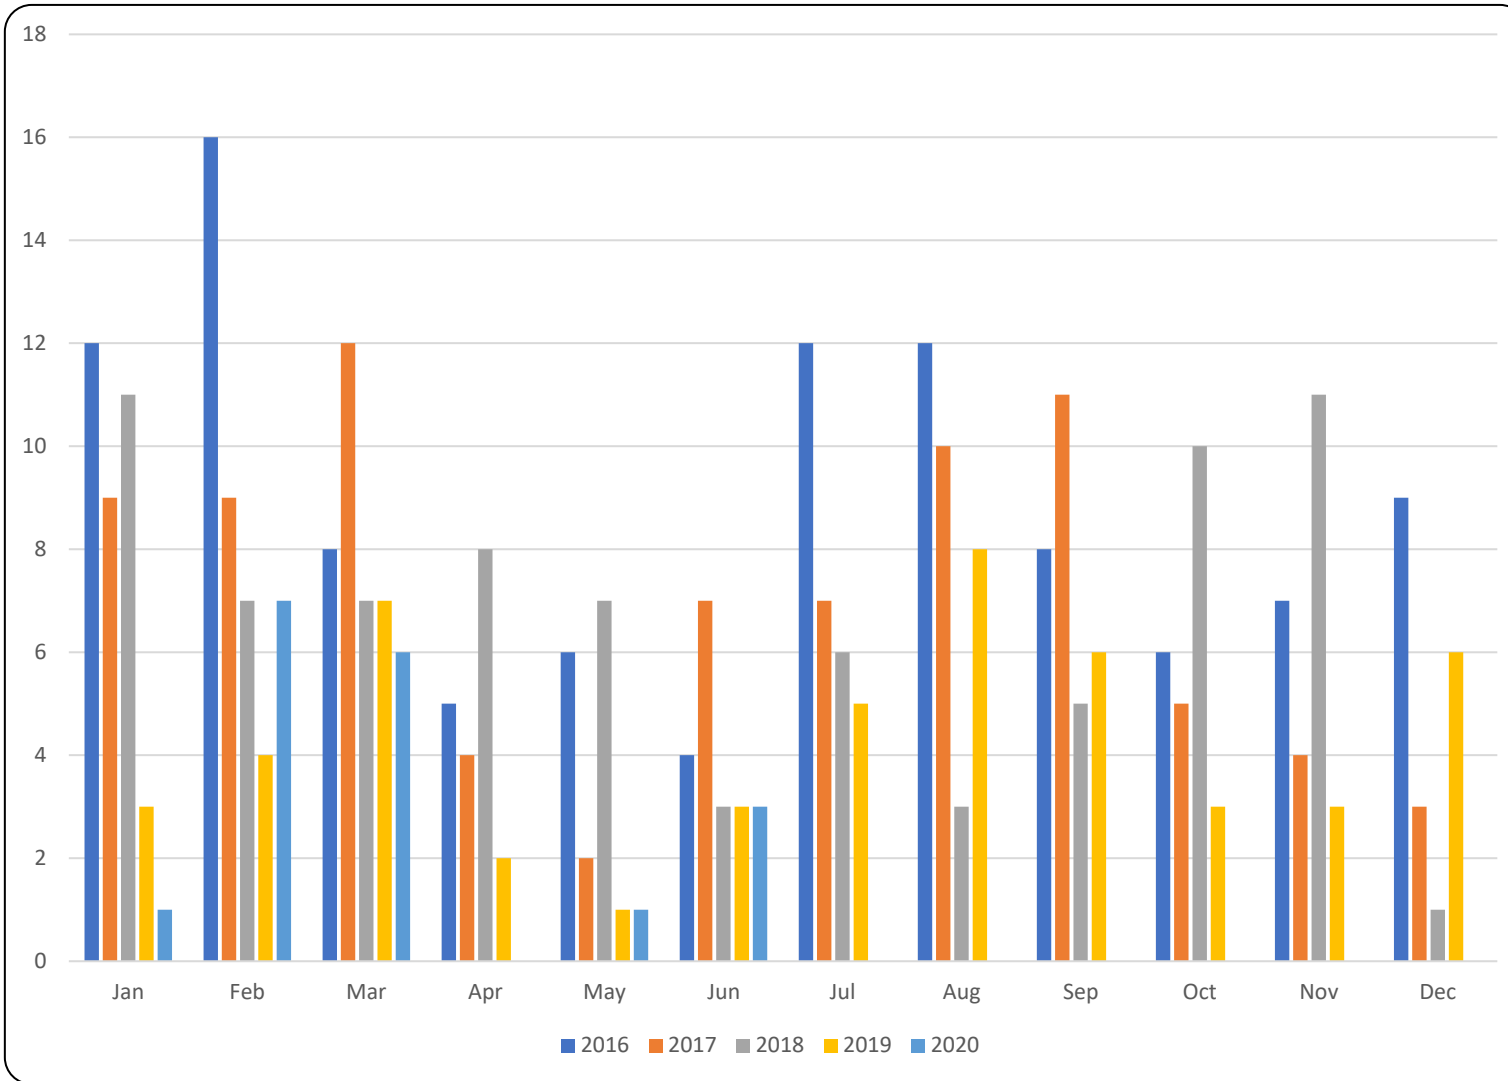

RE/MAX
SEA TO SKY
REAL ESTATE
INDEPENDENTLY OWNED AND OPERATED

Whistler Shared Owner Sales – Transactions

All sales information is derived from the Whistler Listing Service and is believed correct. E&OE **June 2020**