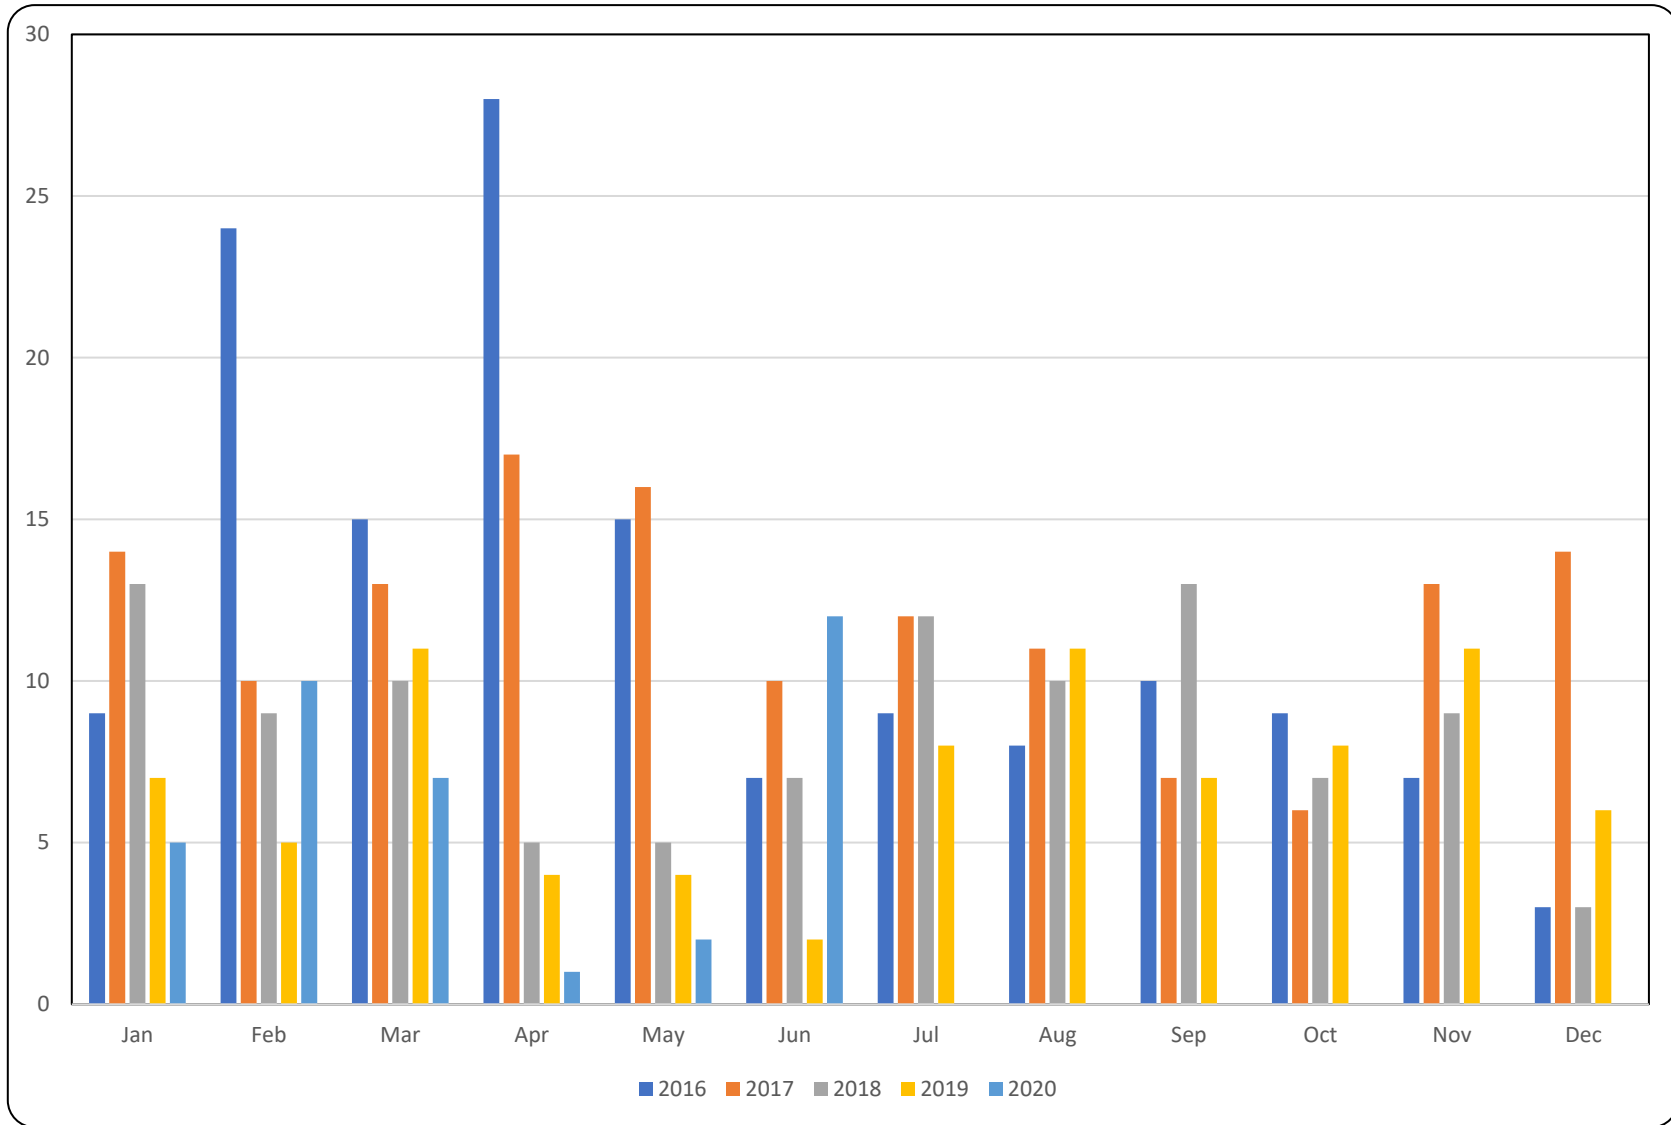

Whistler Chalet Sales – Transactions

All sales information is derived from the Whistler Listing Service and is believed correct. E&OE **June 2020**

Whistler Condos: All Types – # Transactions

All sales information is derived from the Whistler Listing Service and is believed correct. E&OE