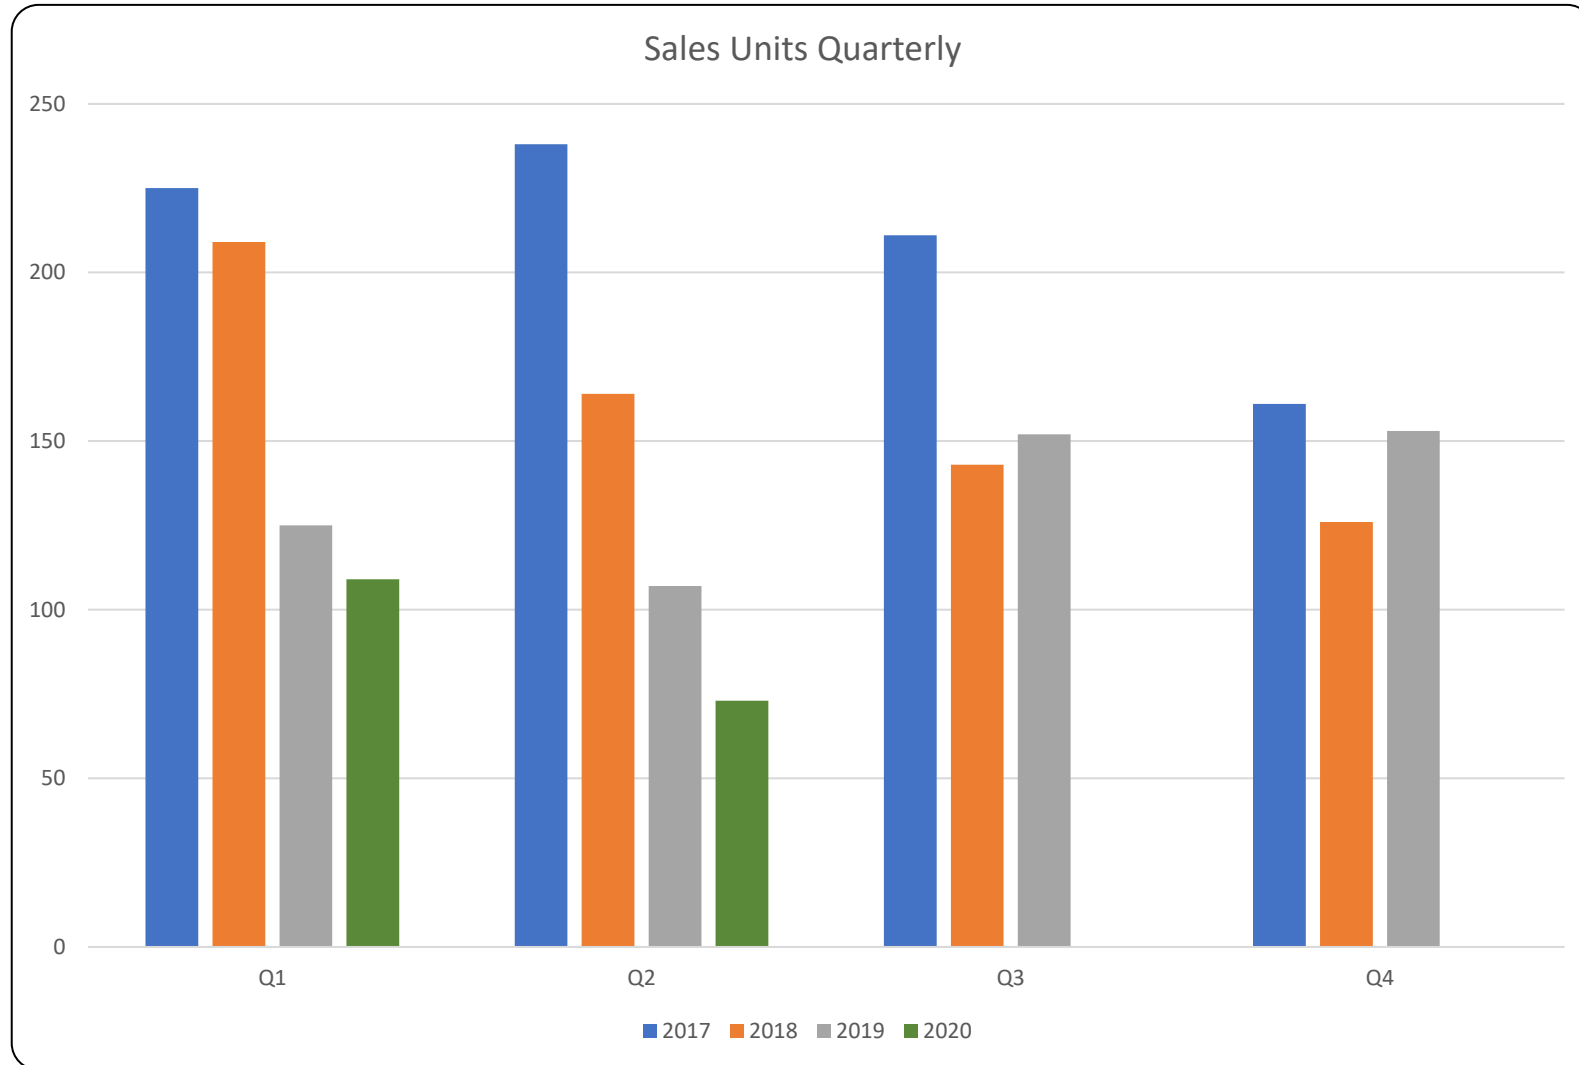

June 2020

Sales Units – Quarterly

All sales information is derived from the Whistler Listing Service and is believed correct. E&OE **June 2020**